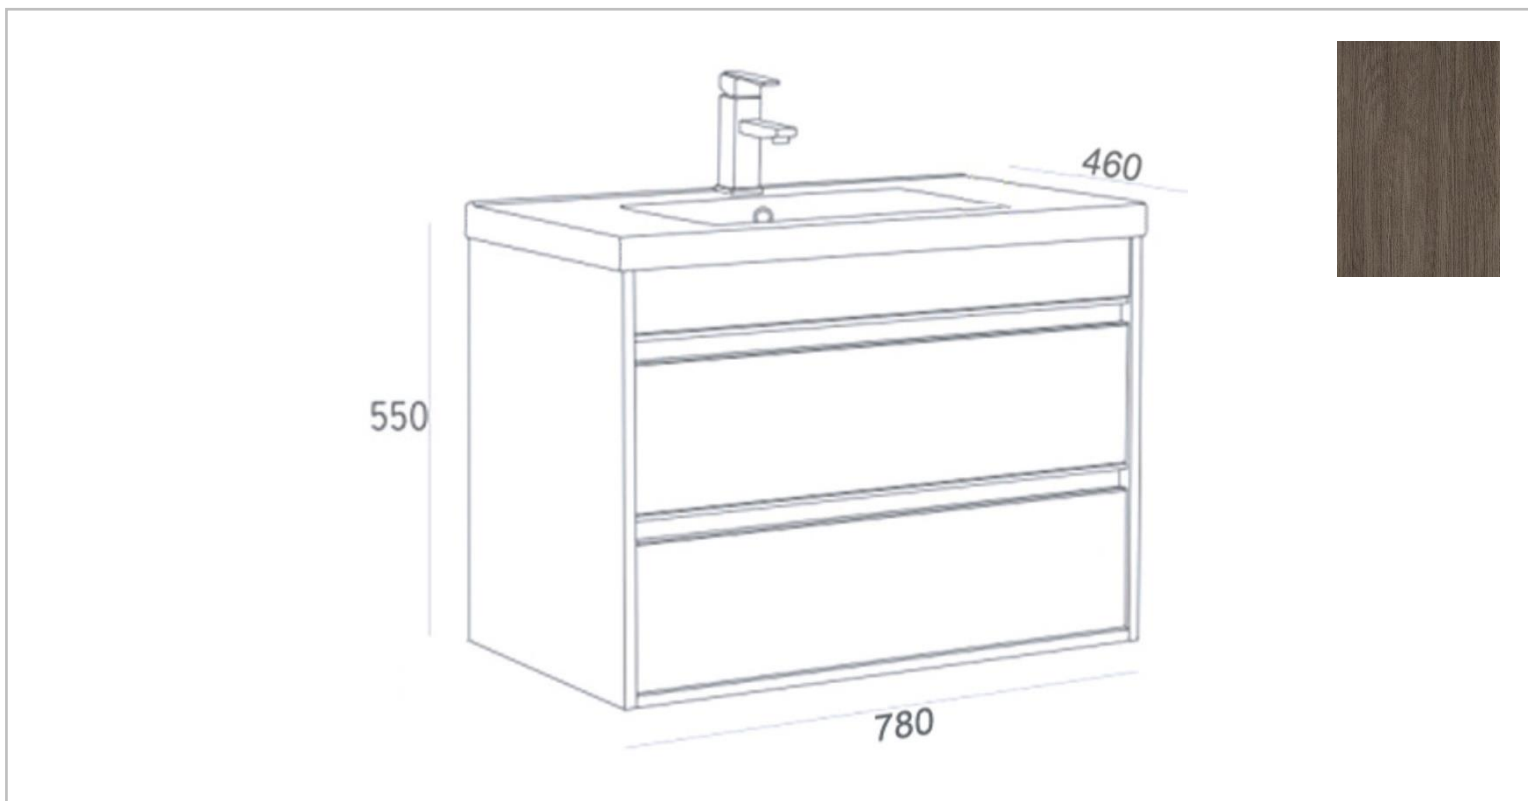

Brand : Queenswood, China
 Name : Wall cabinet with 2 drawers & 5080C basin
 Item Code : LC557846-PWD
 Designer :
 Color / Finish: PWD
 Dimensions : Cabinet: 790 x 455 x 55 0mm
 Basin: 810 x 460 mm

Product info:

- Wall hung lavatory cabinet
- With Overflow and 1 tap hole
- With 2 soft closing drawers with: WB5080C-1 sit-on basin M30050G Rubber Seal x2
- Materials: Waterproof plywood

Flushing of pipe must be done before fittings are installed. Failure to do so voids the warranty.
 Follow cleaning instructions and avoid using any harmful chemicals.
 All information is for reference only. Installation shall always be based on the specs provided with actual delivered items.
 For more info, visit www.sanitecph.com