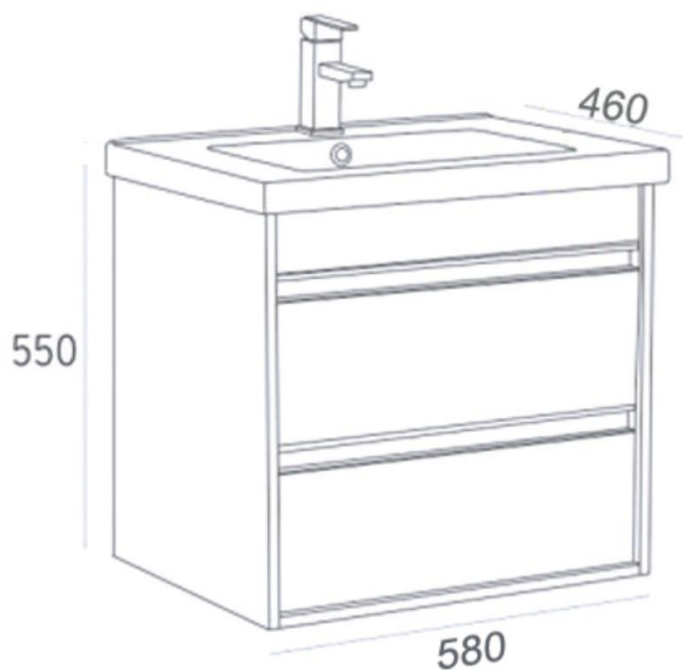

Brand : Queenswood, China  
Name : Wall cabinet with 2 drawers & 982060 basin  
Item Code : LC555912-GRWA  
Designer :  
Color / Finish: Grey Walnut (GRWA)  
Dimensions : Cabinet: 590 x 455 x 550 mm  
Basin 610 x 460 mm

**Product info:**

- Wall hung lavatory cabinet
- With 2 soft closing drawers
- With WB982060-1 sit-on basin
- M30050G rubber seal 2x
- Max loading: 125 kg
- Materials: Waterproof plywood

Follow cleaning instructions and avoid using any harmful chemicals. Failure to do so voids the warranty.