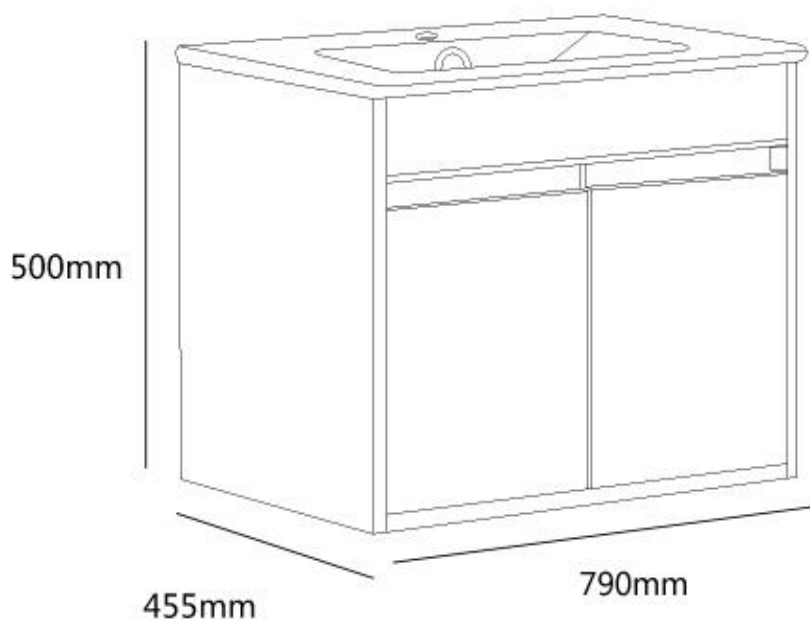

Brand : Queenswood, China
 Name : Wall cabinet with 1 drawer & tabletop
 Item Code : LC507911-PWD
 Designer :
 Color / Finish: Paulina dark wood (PWD)
 Dimensions : Cabinet: 790 x 455 x 500 mm
 Basin: 810 x 460 mm

Product info:

- Wall hung lavatory cabinet
- With 2 soft closing doors,
- With: WB5080C-1 sit-on basin
- M30050G Rubber Seal x2
- Materials: Waterproof plywood

Follow cleaning instructions and avoid using any harmful chemicals. Failure to do so voids the warranty.