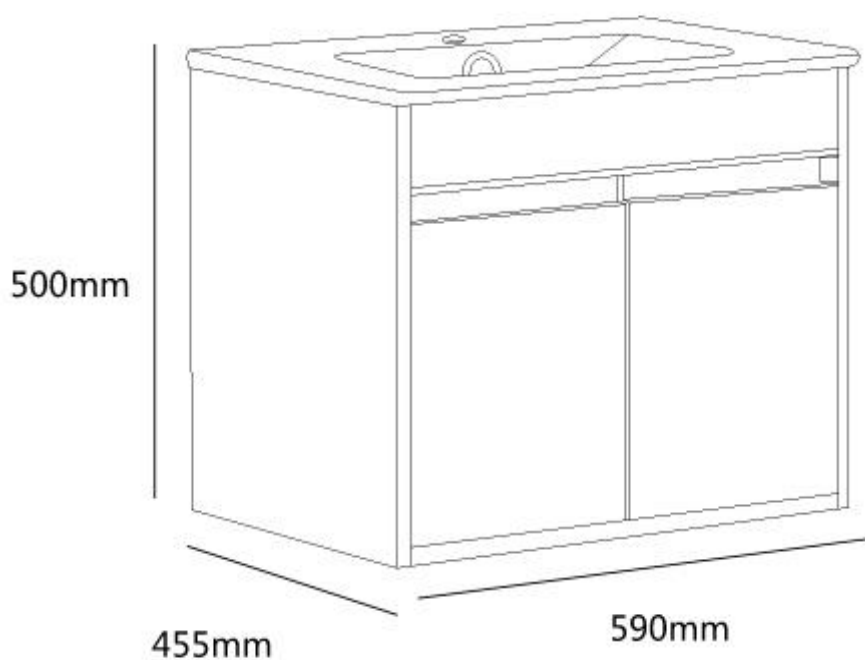

Brand : Queenswood, China  
Name : Wall cabinet with 2 doors & 982060 basin  
Item Code : LC505911-GRWA  
Designer :  
Color / Finish: Grey Walnut (GRWA)  
Dimensions : Cabinet: 590 x 455 x 500 mm  
Basin 610 x 460 x 138 mm

**Product info:**

- Wall hung lavatory cabinet
- With 2 soft-closing doors
- With WB982060 1 sit-on basin
- Max. Loading: 125 kg
- Materials: Waterproof plywood

**Add-on:**

- M30050G Rubber seal 2x

Follow cleaning instructions and avoid using any harmful chemicals. Failure to do so voids the warranty.