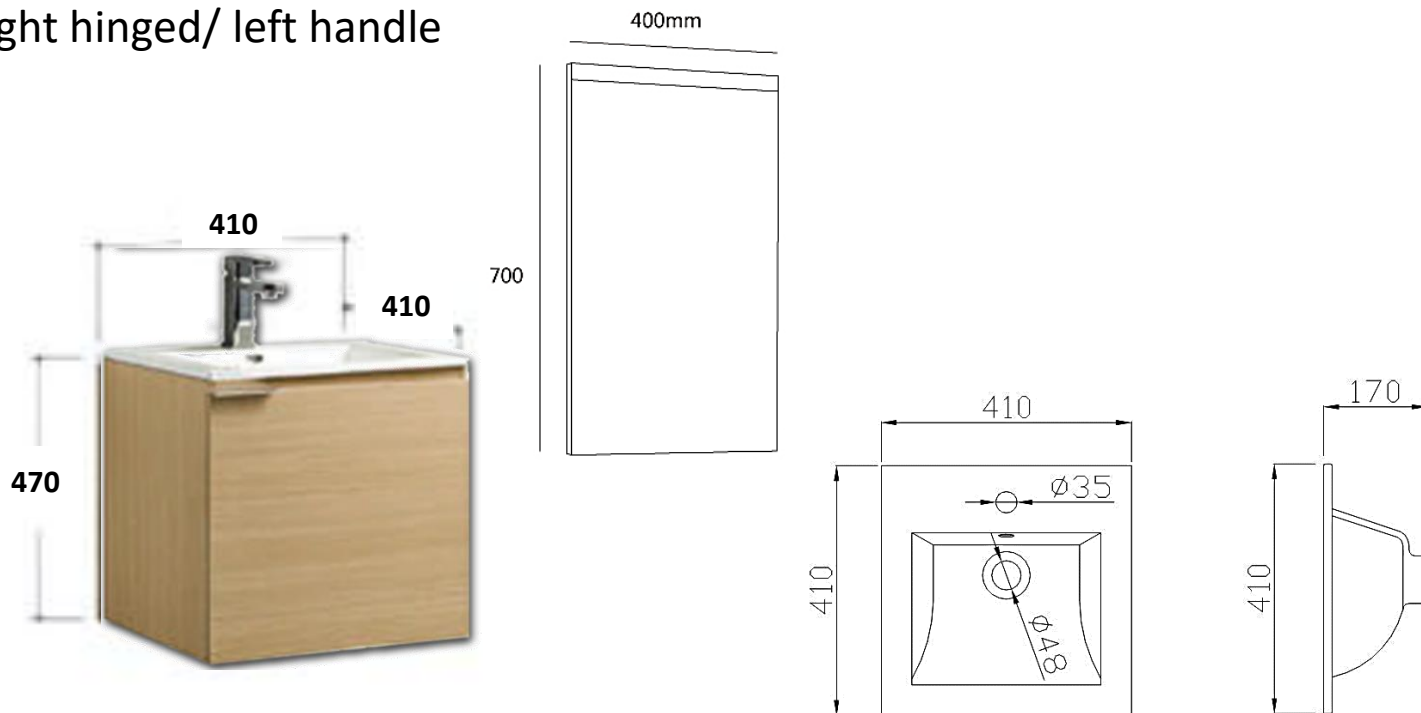

Brand : Queenswood, China
 Name : Wall cabinet with door RH & 9048B basin
 Item Code : LC393945-RH-IR
 Designer :
 Color / Finish: Ice River
 Dimensions : 410 x 410 x 470 mm

Product info:

- Wall hung lavatory cabinet
- With 1 soft-closing doors
- Left or right hinged option
- With WB9048B
- 1 sit on basin (with tap hole and overflow)

Add-on:

- M30050G Rubber seal

right hinged/ left handle

Follow cleaning instructions and avoid using any harmful chemicals. Failure to do so voids the warranty.

All information is for reference only. Installation shall always be based on the specs provided with actual delivered items.
 For more info, visit www.sanitecph.com