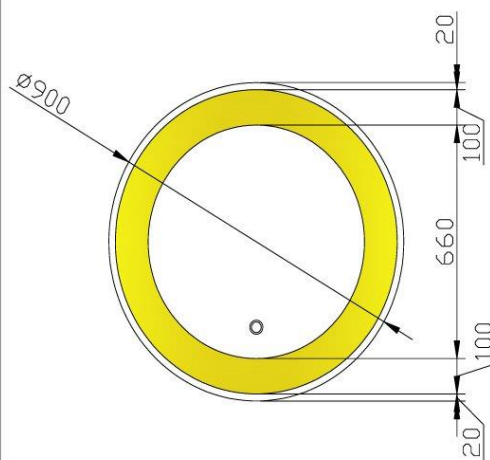

Brand : Queenswood, China
 Name : Mirror with LED light
 Item Code : QW-YG825
 Designer :
 Color / Finish:
 Dimensions : 900 mm

Product info:
 • Mirror with LED light

PHOTO

SKETCH

QW-YG825

Flushing of pipe must be done before fittings are installed. Failure to do so voids the warranty.
 Follow cleaning instructions and avoid using any harmful chemicals.
 All information is for reference only. Installation shall always be based on the specs provided with actual delivered items.
 For more info, visit www.sanitecph.com