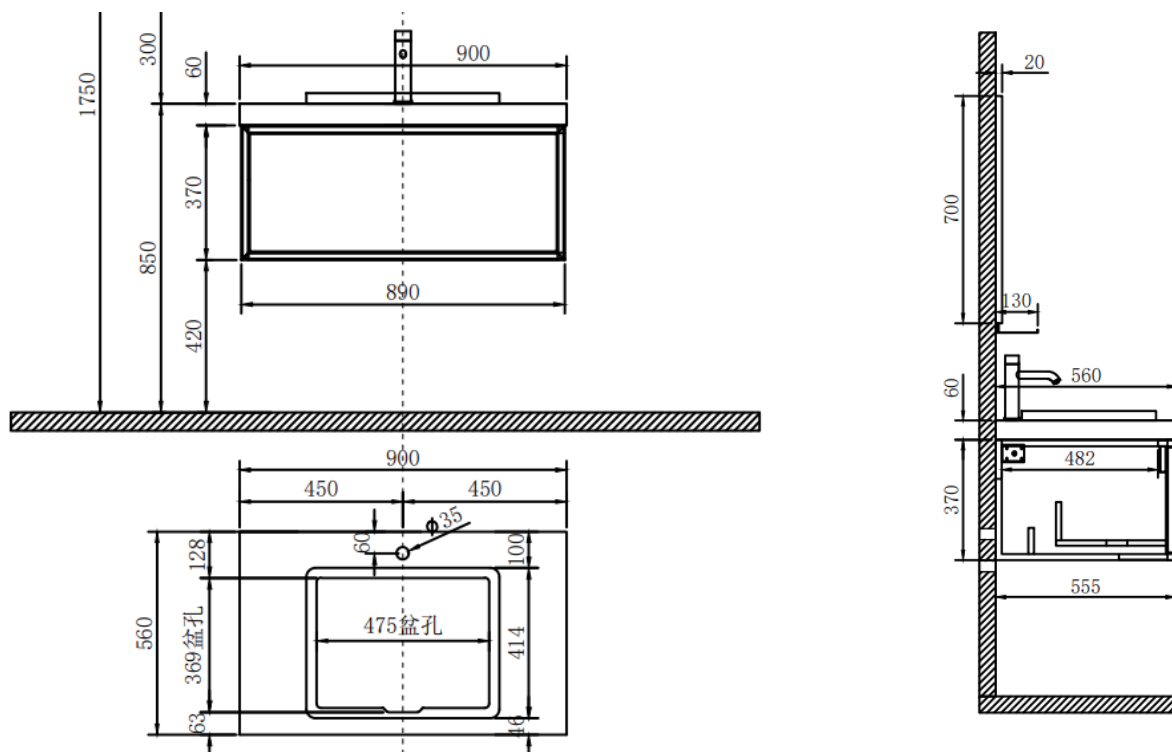

Brand: Queenswood, China  
 Name: VERONA Wall unit with push open drawer and Ceramic slab  
 Item Code: QW223VRN900-BREL + QW223VRN9006TM-AG + K21781T  
 Designer:  
 Color/Finish: Walnut and Armani Gray  
 Dimensions: 890 x 555 x 370 mm – Wall unit  
 900 x 560 x 60mm – Ceramic Slab

**Product info:**

- Wall unit
- With push-open drawer
- Ceramic slab
- With 1 tap hole and 1 cut-out for K21781T Harken basin

**Add-ons:**

- M30050G seal (x 2)

Follow cleaning instructions and avoid using any harmful chemicals. Failure to do so voids the warranty.