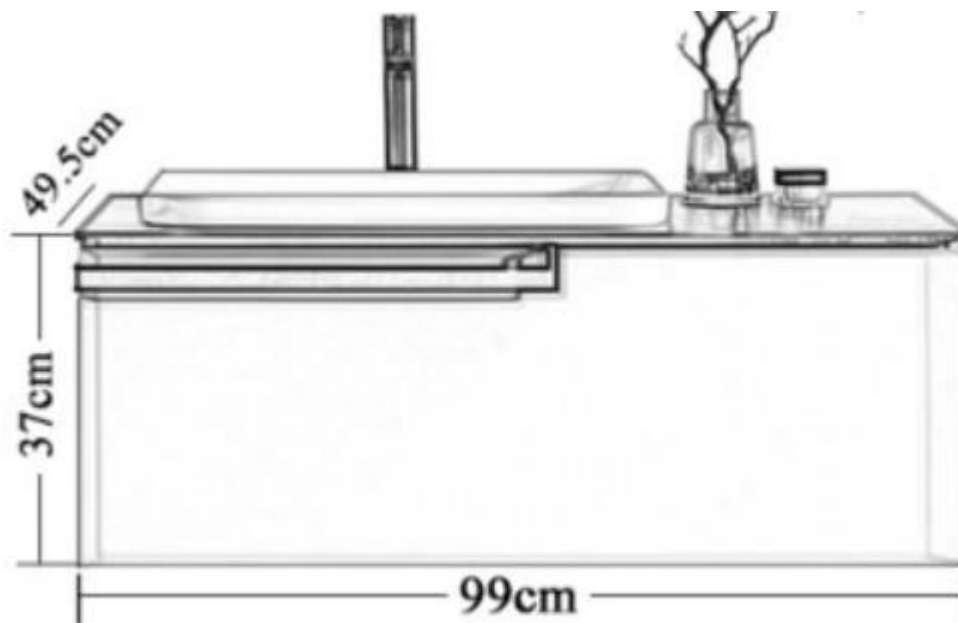

Brand: Queenswood, China
Name: LOCA 900 mm wall unit with drawer
Item Code: QW223LC900L-KH + QW223LC900TM-LB + K96117T

Designer:

Color/Finish: Khaki and Lauren Black
Dimensions: 890 x 000 x 370 mm- wall unit
900 x 520 x 12mm – ceramic slab

Product info:

- Wall unit
- With drawers
- Ceramic slab
- With 1 tap hole and 1 cut-out for K96117T Carillon basin

Add-ons:

- M30050G seal (x 2)

Follow cleaning instructions and avoid using any harmful chemicals. Failure to do so voids the warranty.