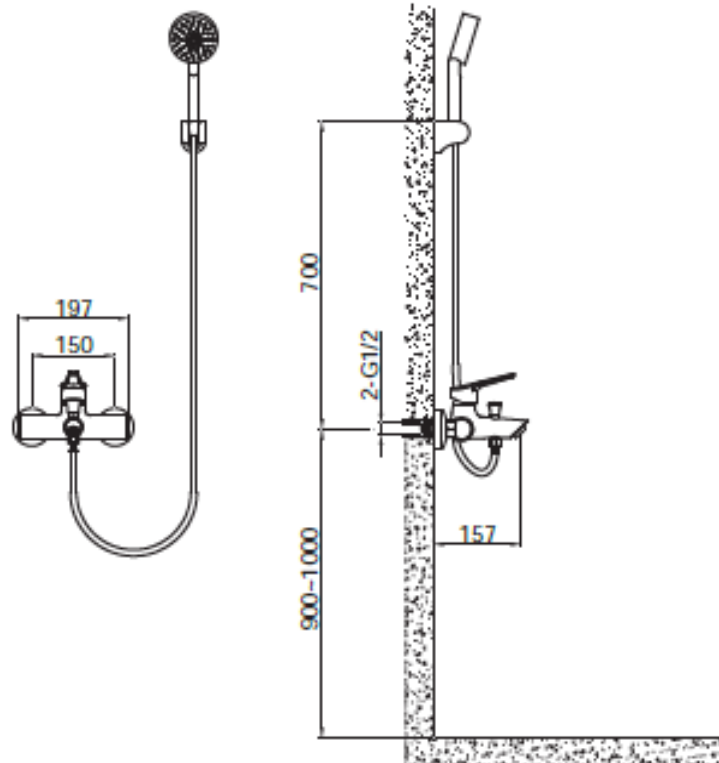

Brand : Primy, China
Name : RHINE exposed bath shower mixer
Item Code : PSG3651-A0
Designer :
Color / Finish: 304 Stainless steel
Dimensions : 157 mm spout projection

Product info:

- Single lever exposed bath/shower mixer
- Hand shower set