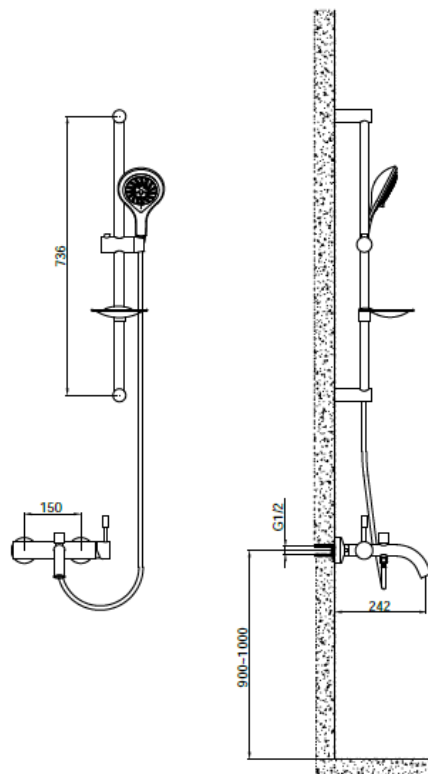

Brand : Primy, China
Name : RHINE exposed bath shower mixer
Item Code : PSG047
Designer :
Color / Finish: 304 Stainless steel
Dimensions : 242mm spout projection

Product info:

- Single lever exposed bath/shower mixer
- Hand shower sliding bar set