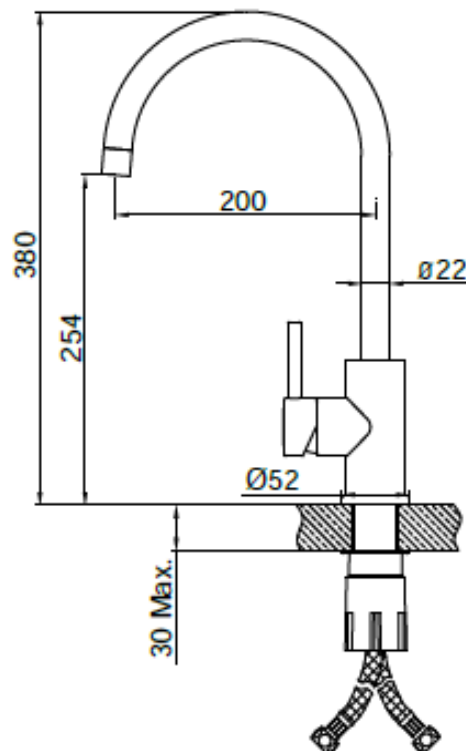

Brand : Primy, China  
Name : Single-lever sink mixer with swivel spout rose gold finish  
Item Code : PF7107-RG  
Designer :  
Color / Finish: Rose Gold  
Dimensions : 380mm height  
200mm spout projection

Product info:

- Single-lever sink mixer
- swivel spout

Flushing of pipe must be done before fittings are installed. Failure to do so voids the warranty.

Follow cleaning instructions and avoid using any harmful chemicals.