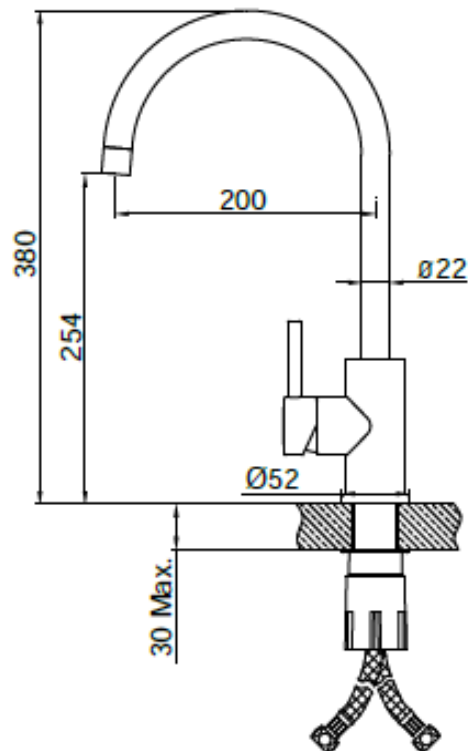

Brand : Primy, China
Name : Single-lever sink mixer with swivel spout
Item Code : PF7107-GM
Designer :
Color / Finish: Gun Metal
Dimensions : 380mm height
200mm spout projection

Product info:

- Single-lever sink mixer
- swivel spout
- Angle Valve $\frac{1}{2}$ x $\frac{1}{2}$