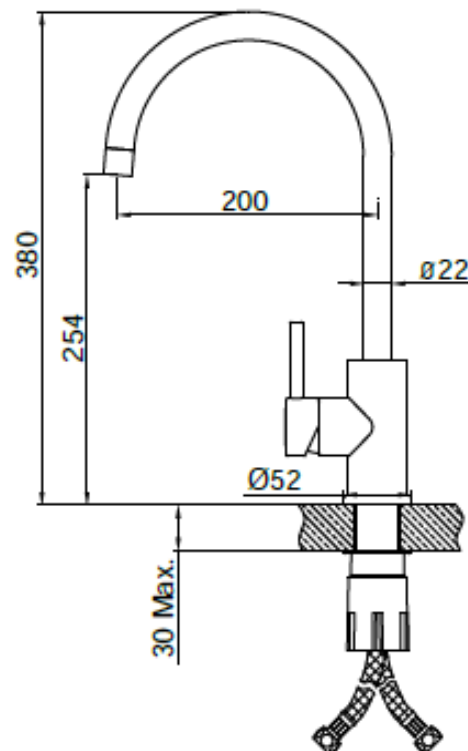

Brand : Primy, China  
Name : Single-lever sink mixer with swivel spout  
Item Code : PF7107 or 70101G  
Designer :  
Color / Finish: 304 Stainless Steel  
Dimensions : 380mm height  
200mm spout projection

Product info:

- Single-lever sink mixer
- swivel spout
  
- 2x angle valve ½"x½" (No nuts)

Flushing of pipe must be done before fittings are installed. Failure to do so voids the warranty.

Follow cleaning instructions and avoid using any harmful chemicals.