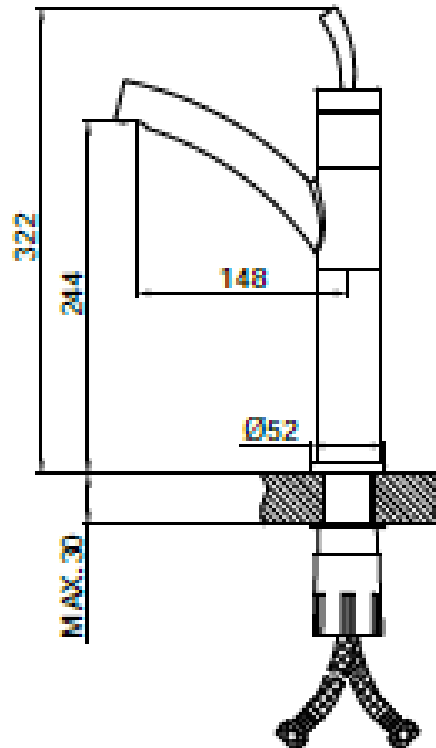

Brand : Primy, China
Name : Single lever sink mixer
Item Code : PF7103
Designer :
Color / Finish: 304 Stainless Steel
Dimensions : 322mm height
148mm spout projection

Product info:

- Single lever sink mixer
- swivel spout
- 2x angle valve ½"x½" (No nuts)