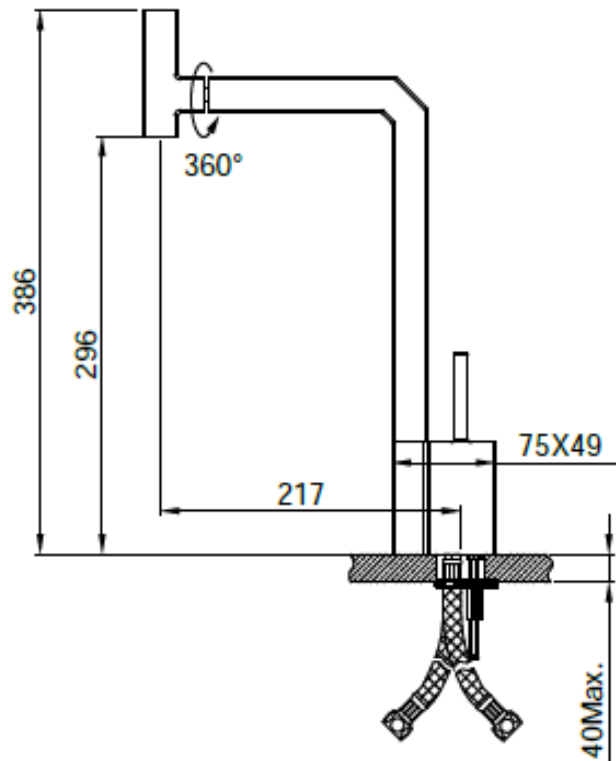

Brand : Primy, China
Name : Single lever sink mixer
Item Code : PF7102
Designer :
Color / Finish: 304 Stainless Steel
Dimensions : 386mm height
217mm spout projection

Product info:

- Single lever sink mixer
- 2x angle valve ½"x½" (No nuts)