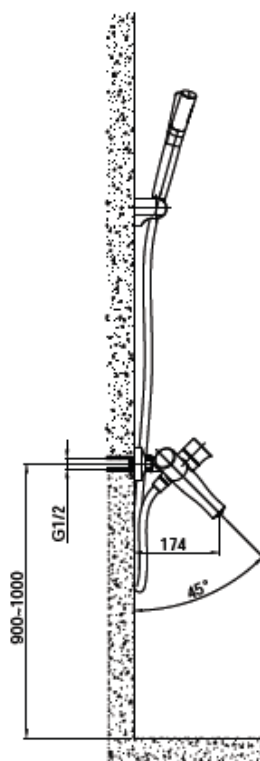

Brand : Primy, China
 Name : GREEN exposed b/s mixer with handshower
 Item Code : PF3012
 Designer :
 Color / Finish: 304 Stainless Steel
 Dimensions : 174mm spout projection

Product info:

- Single lever exposed bath/shower mixer
- Hand shower set