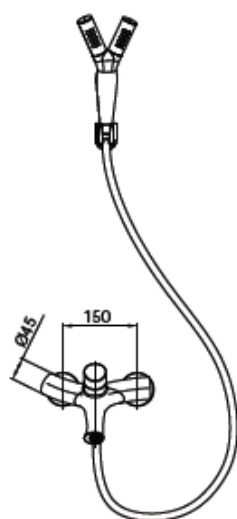

Brand : Primy, China
 Name : GREEN exposed b/s mixer with handshower
 Item Code : PF3012
 Designer :
 Color / Finish: 304 Stainless Steel
 Dimensions : 174mm spout projection

Product info:

- Single lever exposed bath/shower mixer
- Hand shower set