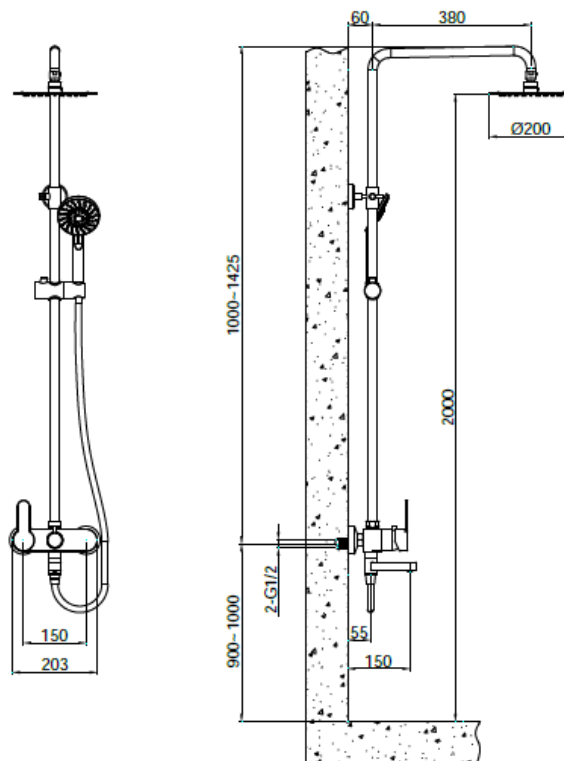

Brand : Primy, China
 Name : LIZ shower pipe with ohs, hs & spout
 Item Code : PF2532
 Designer :
 Color / Finish: 304 Stainless Steel
 Dimensions : 203 mm length

Product info:

- Single lever Shower pipe set
- Overhead shower
- Hand shower and spout