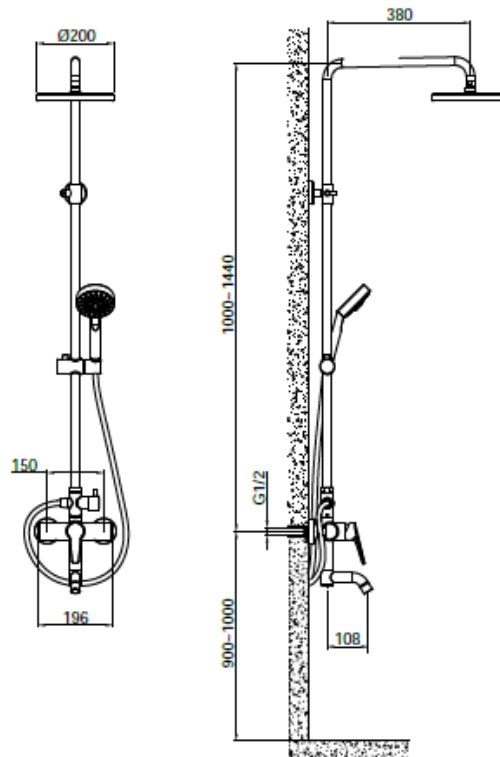

Brand : Primy, China  
Name : NEISSE shower pipe  
Item Code : PF2362  
Designer :  
Color / Finish: 304 Stainless Steel  
Dimensions : 108mm spout projection

Product info:

- Single lever Shower pipe set
- Overhead shower
- Hand shower and spout