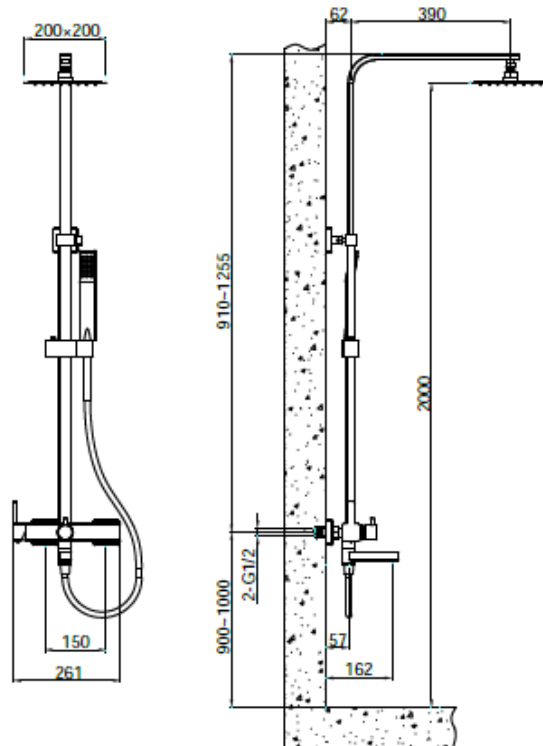

Brand : Primy, China  
 Name : VEZERE shower pipe with ohs, hs & spout  
 Item Code : PF2122  
 Designer :  
 Color / Finish: 304 Stainless Steel  
 Dimensions : 162mm spout projection

Product info:

- Single lever Shower pipe set
- Overhead shower
- Hand shower and spout