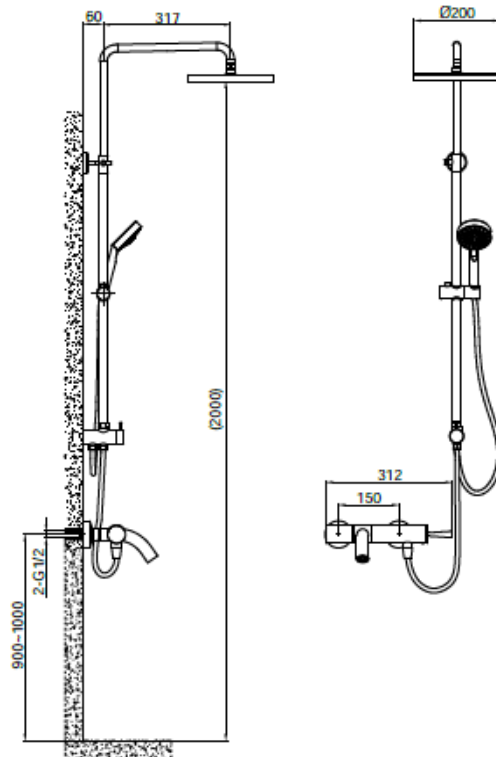

Brand : Primy, China  
Name : CLASSIC shower pipe with ohs, hs & spout (chrome handle)  
Item Code : PF2032  
Designer :  
Color / Finish: 304 Stainless Steel  
Dimensions :

Product info:

- Single lever Shower pipe set
- Overhead shower
- Hand shower and spout