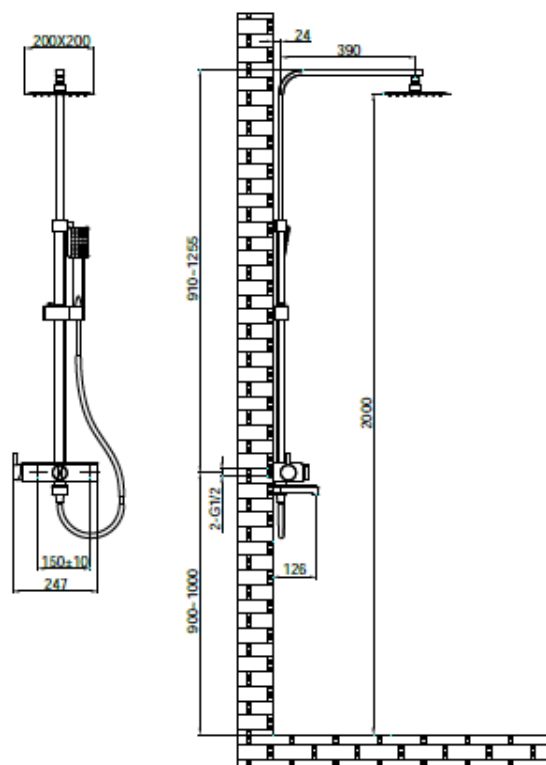

Brand : Primy, China
 Name : MODERN shower pipe with ohs, hs & spout
 Item Code : PF2022
 Designer :
 Color / Finish: 304 Stainless Steel
 Dimensions : 2000mm height 126mm spout projection

Product info:

- Single lever Shower pipe
- Overhead shower
- Hand shower set and spout

Flushing of pipe must be done before fittings are installed. Failure to do so voids the warranty.

Follow cleaning instructions and avoid using any harmful chemicals.