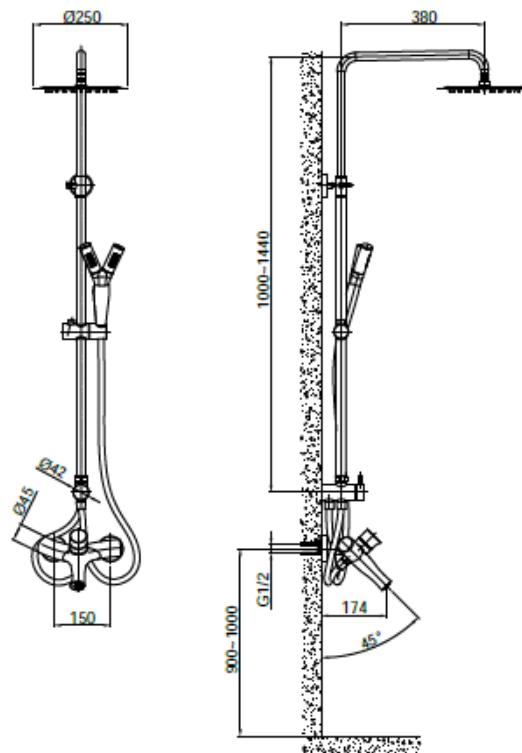

Brand : Primy, China
 Name : GREEN shower pipe with ohs, hs & spout
 Item Code : PF2012
 Designer :
 Color / Finish: 304 Stainless Steel
 Dimensions : 174mm spout projection

Product info:

- Single lever Shower pipe
- Overhead shower
- Hand shower set and spout