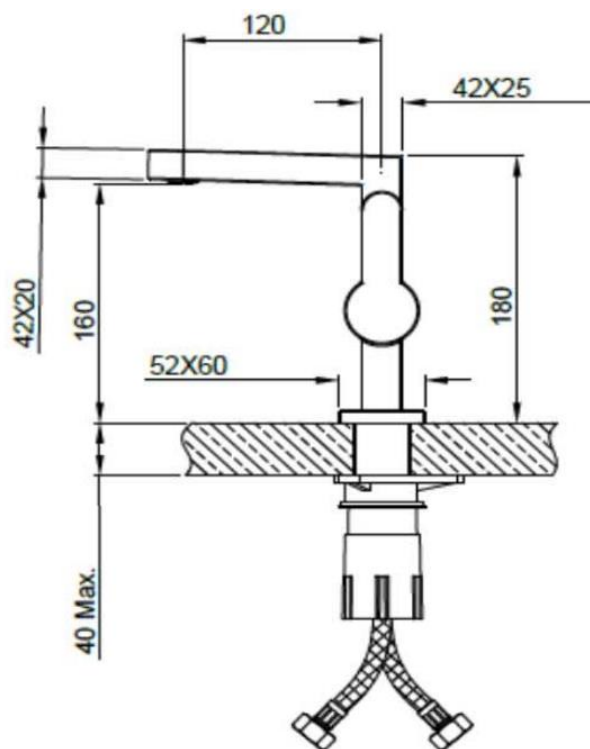

Brand : Primy, China
Name : VEZERE single lever washbowl mixer with push type pop up
Item Code : PF1531
Designer :
Color / Finish: 304 Stainless Steel
Dimensions :

Product info:

- Single lever washbowl mixer
- push type pop up
- 2x angle valve ½"x½" (with nuts)
- 1x basin waste trap