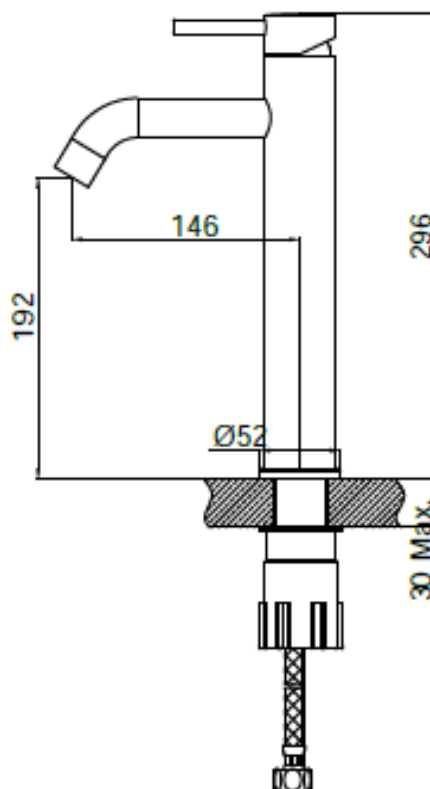

Brand : Primy, China
Name : RHINE single lever washbowl mixer with push type pop up
Item Code : PF1152
Designer :
Color / Finish: 304 Stainless Steel
Dimensions : 296mm height
146mm spout projection

Product info:

- Single lever washbowl mixer
- push type pop up
- 2x angle valve ½"x½" (with nuts)
- 1x basin waste trap

Flushing of pipe must be done before fittings are installed. Failure to do so voids the warranty.