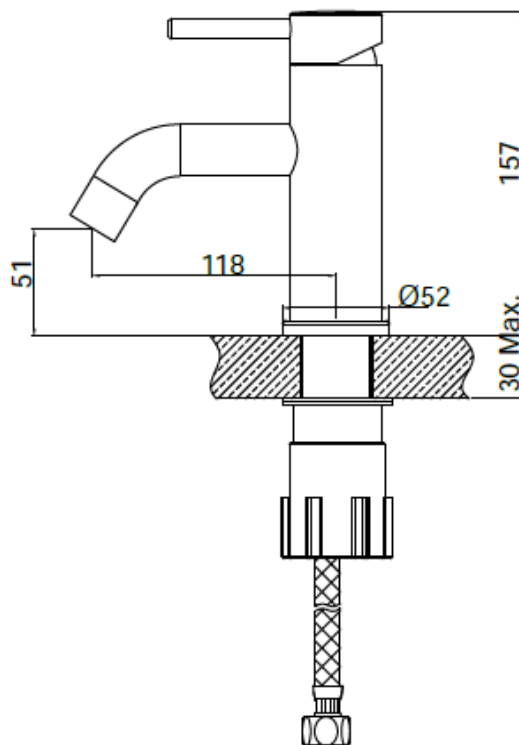

Brand : Primy, China
Name : RHINE single lever basin mixer with push type pop up
Item Code : PF1151
Designer :
Color / Finish: 304 Stainless Steel
Dimensions : 157mm height
118mm spout projection

Product info:

- Single lever basin mixer
- push type pop up

- 2x angle valve ½"x½" (with nuts)
- 1x basin waste trap

Flushing of pipe must be done before fittings are installed. Failure to do so voids the warranty.

Follow cleaning instructions and avoid using any harmful chemicals.