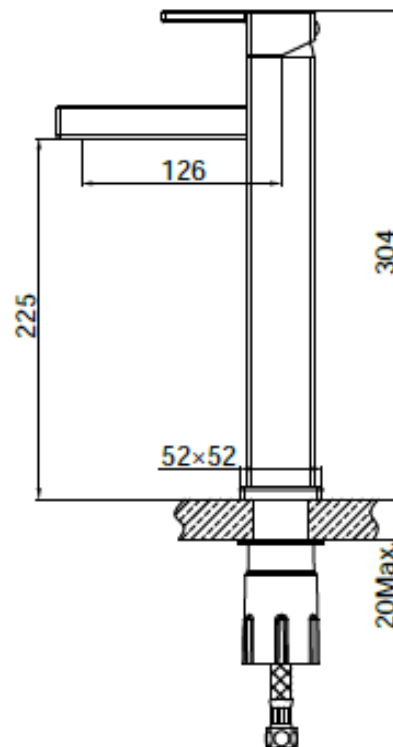

Brand : Primy, China
Name : VEZERE single lever washbowl mixer with push type pop up
Item Code : PF1122
Designer :
Color / Finish: 304 Stainless Steel
Dimensions : 304mm height
126mm spout projection

Product info:

- Single lever washbowl mixer
- push type pop up
- 2x angle valve ½"x½" (with nuts)
- 1x basin waste trap

Flushing of pipe must be done before fittings are installed. Failure to do so voids the warranty.