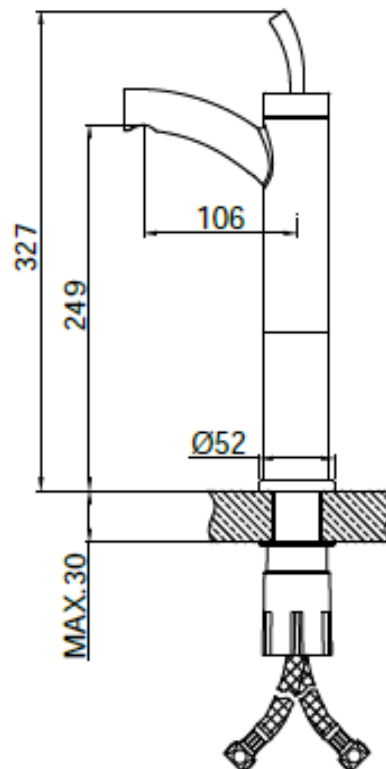

Brand :	Primy, China
Name :	CLASSIC single lever washbowl mixer with push type pop up
Item Code :	PF1032
Designer :	
Color / Finish:	304 Stainless Steel
Dimensions :	327mm height 106mm spout projection

Product info:

- Single lever washbowl mixer
- with push type pop up
- 1x angle valve ½"x½" (with nuts)
- 1x basin waste trap

Flushing of pipe must be done before fittings are installed. Failure to do so voids the warranty.