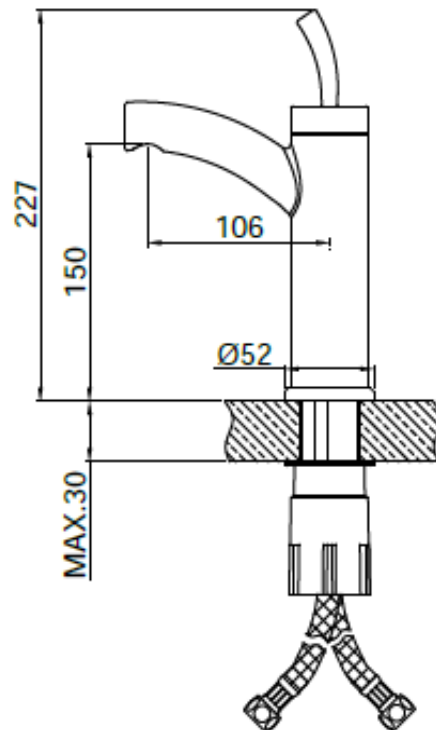

Brand : Primy, China
Name : Single lever basin mixer with push type pop up
Item Code : PF1031
Designer :
Color / Finish: 304 Stainless Steel
Dimensions : 227mm height 106mm spout projection

Product info:

- Single lever basin mixer
- push type pop up

- 1x angle valve ½"x½" (with nuts)
- 1x basin waste trap

Flushing of pipe must be done before fittings are installed. Failure to do so voids the warranty.

Follow cleaning instructions and avoid using any harmful chemicals.