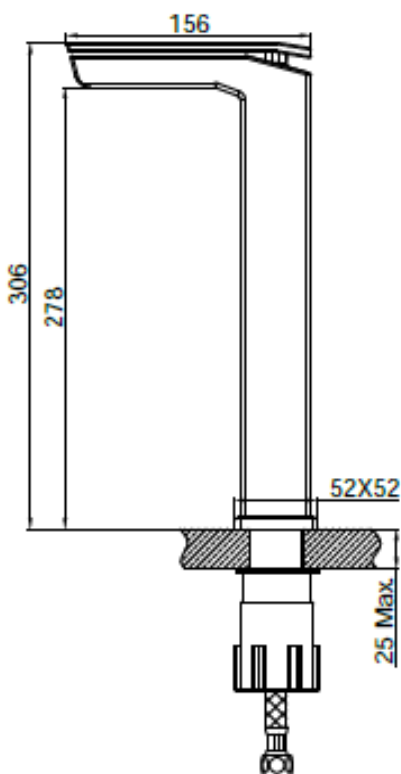

Brand : Primy, China
Name : Single lever tall mixer for washbowl with push type pop up
Item Code : PF1022
Designer :
Color / Finish: 304 Stainless Steel
Dimensions : 306mm height, 156mm length
278mm spout projection

Product info:

- Single lever tall mixer for washbowl
- with push type pop up

- 2x angle valve ½"x½" (with nuts)
- 1x basin waste trap

Flushing of pipe must be done before fittings are installed. Failure to do so voids the warranty.