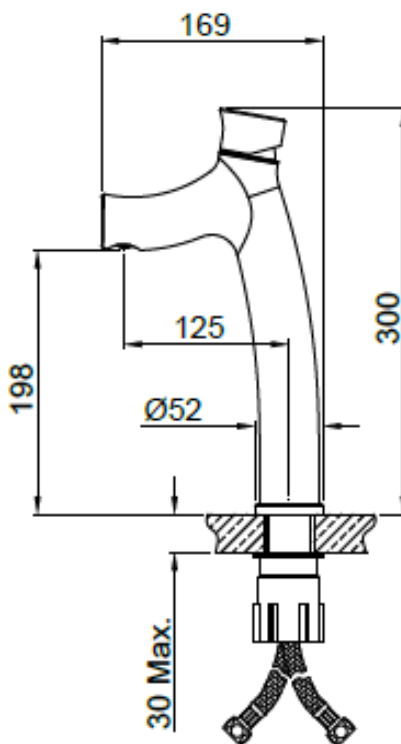

Brand : Primy, China  
Name : GREEN single lever washbowl mixer with push type pop up  
Item Code : PF1012  
Designer :  
Color / Finish: 304 Stainless Steel  
Dimensions : 169mm length, 300mm height  
125mm spout projection

Product info:

- GREEN single lever washbowl mixer
- with push type pop up
- 2x angle valve ½"x½" (with nuts)
- 1x basin waste trap

Flushing of pipe must be done before fittings are installed. Failure to do so voids the warranty.