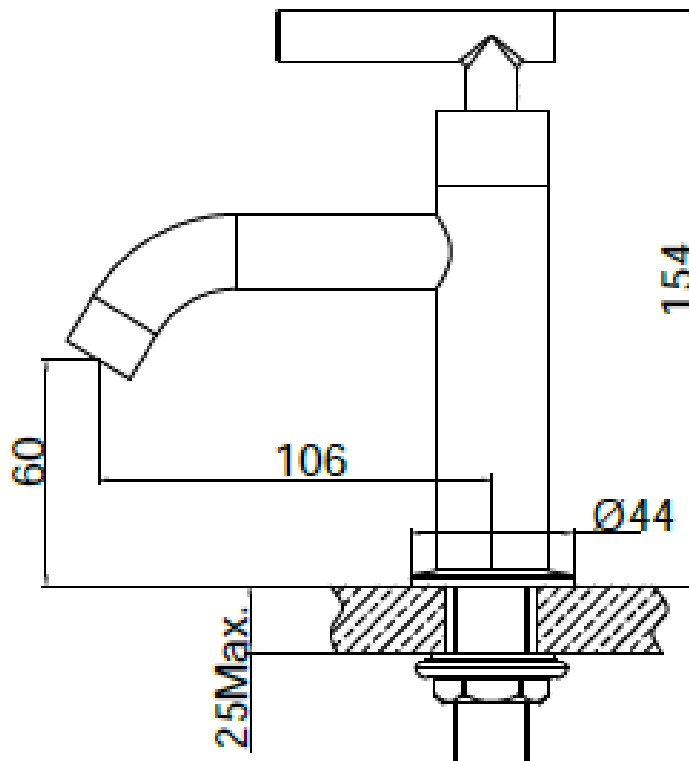

Brand : Primy, China
Name : Single-lever basin tap
Item Code : PC02
Designer :
Color / Finish: Stainless steel
Dimensions : 154mm height
106mm spout projection

Product info:

- Lever handle basin tap ½" ,
- cold water or pre-mixed water

Add-ons:

- 1x angle valve ½"x½" (with nuts)
- 1x basin waste strainer
- 1 x basin waste trap

Flushing of pipe must be done before fittings are installed. Failure to do so voids the warranty.

Follow cleaning instructions and avoid using any harmful chemicals.