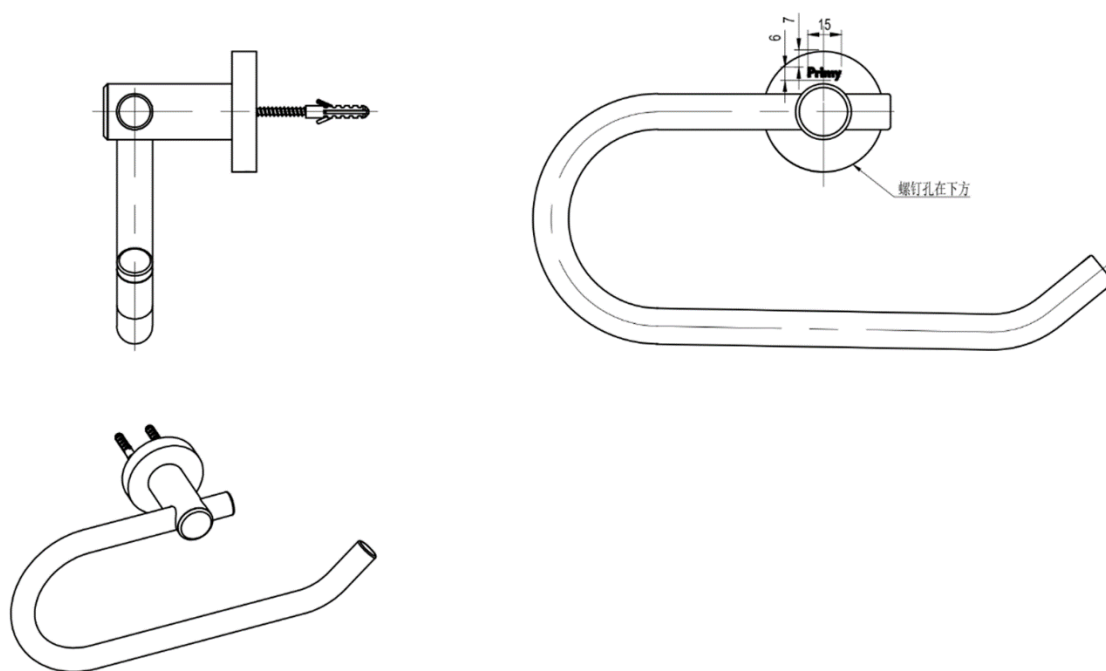

Brand : Primy, China
Name : Towel ring
Item Code : P02-S
Designer :
Color / Finish: Stainless steel
Dimensions : (See data drawing below for dimensions)

Product info:
• Towel ring

Flushing of pipe must be done before fittings are installed. Failure to do so voids the warranty.
Follow cleaning instructions and avoid using any harmful chemicals.
All information is for reference only. Installation shall always be based on the specs provided with actual delivered items.
For more info, visit www.sanitecph.com