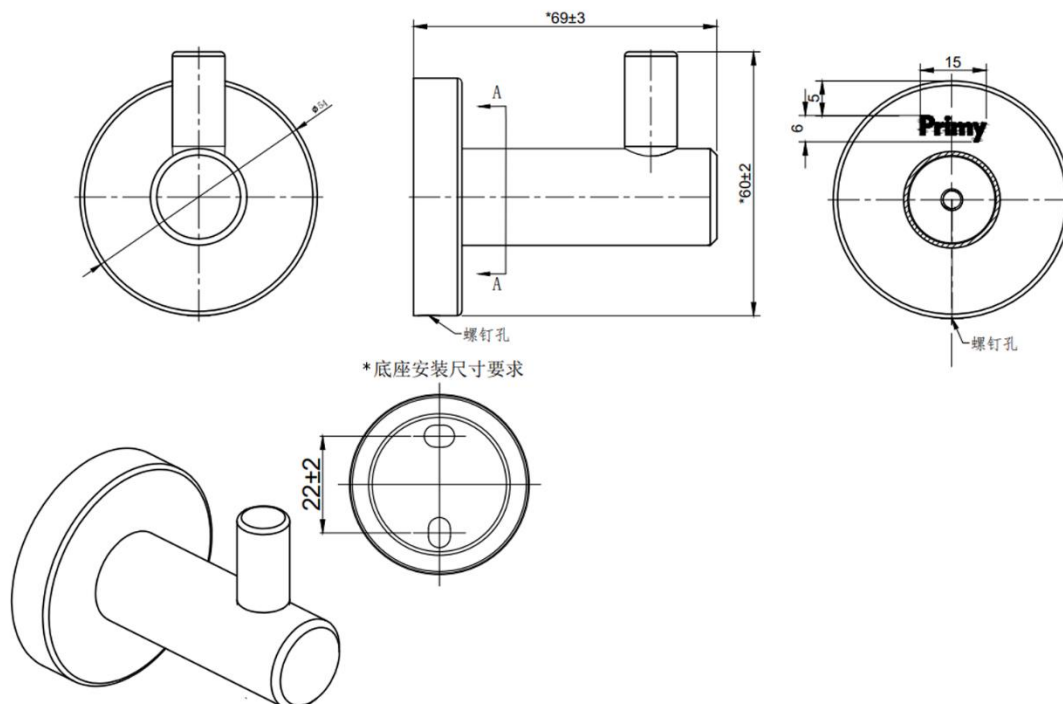

Brand : Primy, China
 Name : Single Hook
 Item Code : P02-M
 Designer :
 Color / Finish: Stainless Steel
 Dimensions : (See data drawing below for dimensions)

Product info:
 • Single Hook

Flushing of pipe must be done before fittings are installed. Failure to do so voids the warranty.
 Follow cleaning instructions and avoid using any harmful chemicals.
 All information is for reference only. Installation shall always be based on the specs provided with actual delivered items.
 For more info, visit www.sanitecph.com