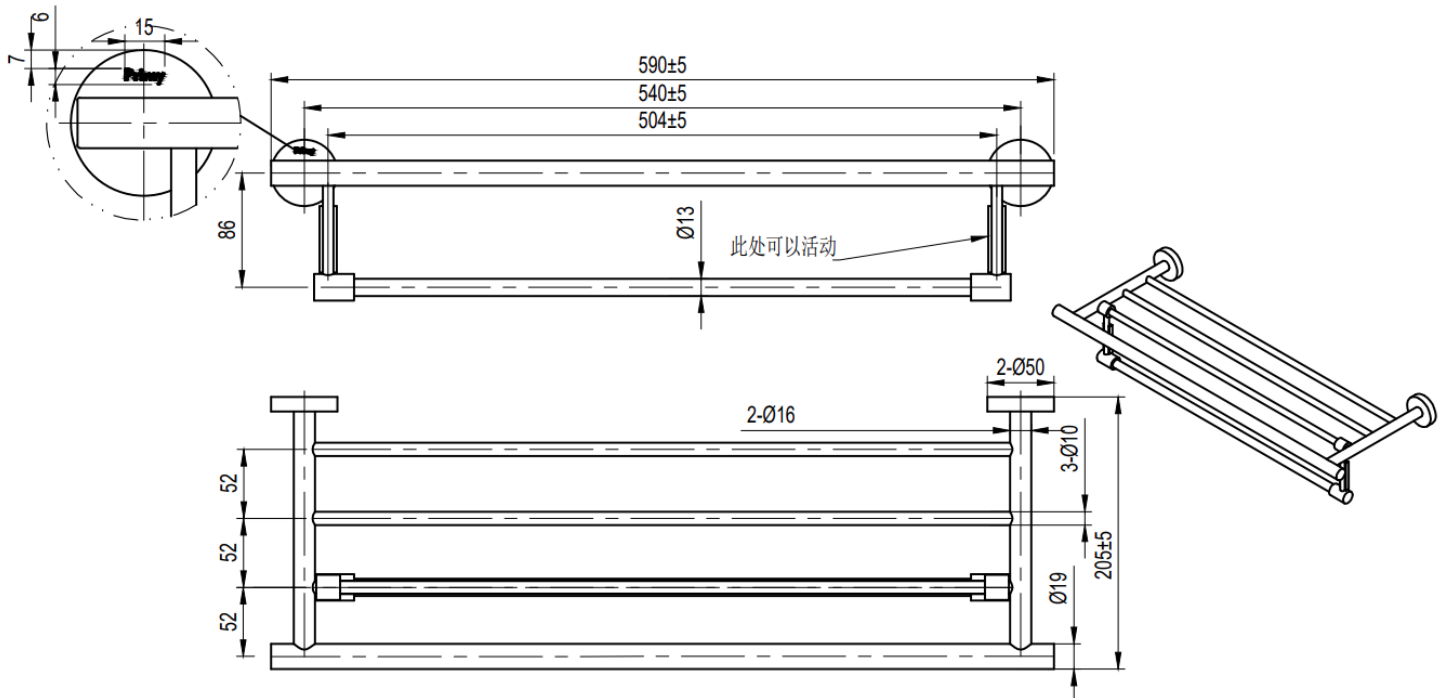

Brand : Primy, China
 Name : Towel rack
 Item Code : P02-L
 Designer :
 Color / Finish: Stainless Steel
 Dimensions : 590 x 86 mm

Product info:
 • Towel Rack

Flushing of pipe must be done before fittings are installed. Failure to do so voids the warranty.