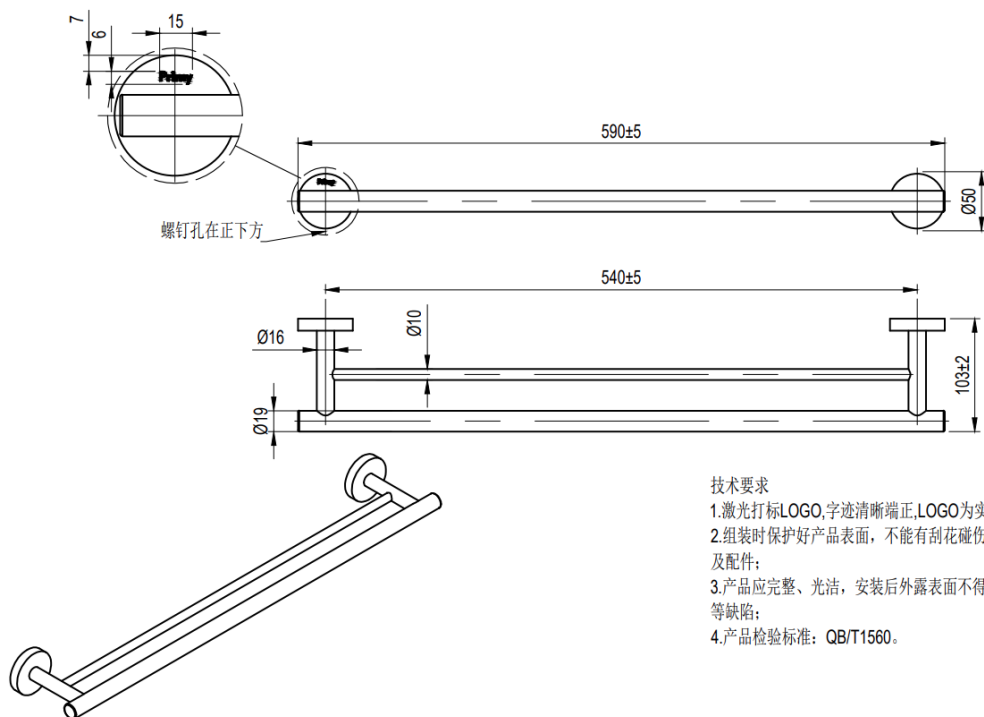

Brand : Primy, China
 Name : Double Towel bar
 Item Code : P02-K
 Designer :
 Color / Finish: Stainless Steel
 Dimensions : (See data drawing below for dimensions)

Product info:
 • Double towel bar

Flushing of pipe must be done before fittings are installed. Failure to do so voids the warranty.