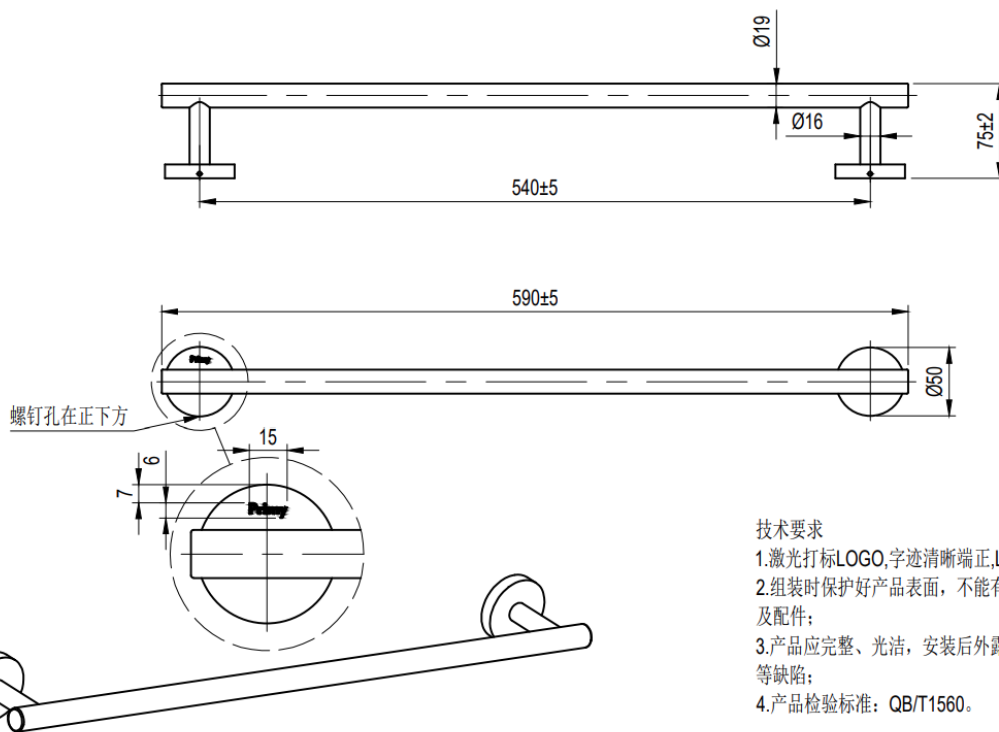

Brand : Primy, China  
 Name : Towel bar  
 Item Code : P02-I  
 Designer :  
 Color / Finish: Stainless Steel  
 Dimensions : (See data drawing below for dimensions)

Product info:

- Towel Bar

Flushing of pipe must be done before fittings are installed. Failure to do so voids the warranty.