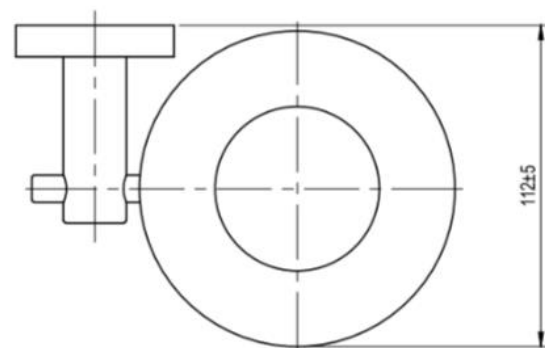

Brand : Primy, China
Name : Soap holder
Item Code : P02-C
Designer :
Color / Finish: Chrome plated
Dimensions :

Product info:
• Soap holder

Flushing of pipe must be done before fittings are installed. Failure to do so voids the warranty.