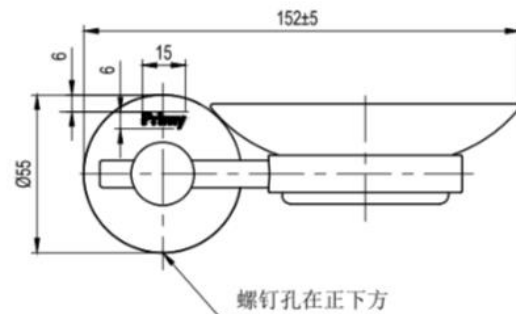

Brand : Primy, China
Name : Soap holder
Item Code : P02-C
Designer :
Color / Finish: Chrome plated
Dimensions :

Product info:
• Soap holder

Flushing of pipe must be done before fittings are installed. Failure to do so voids the warranty.