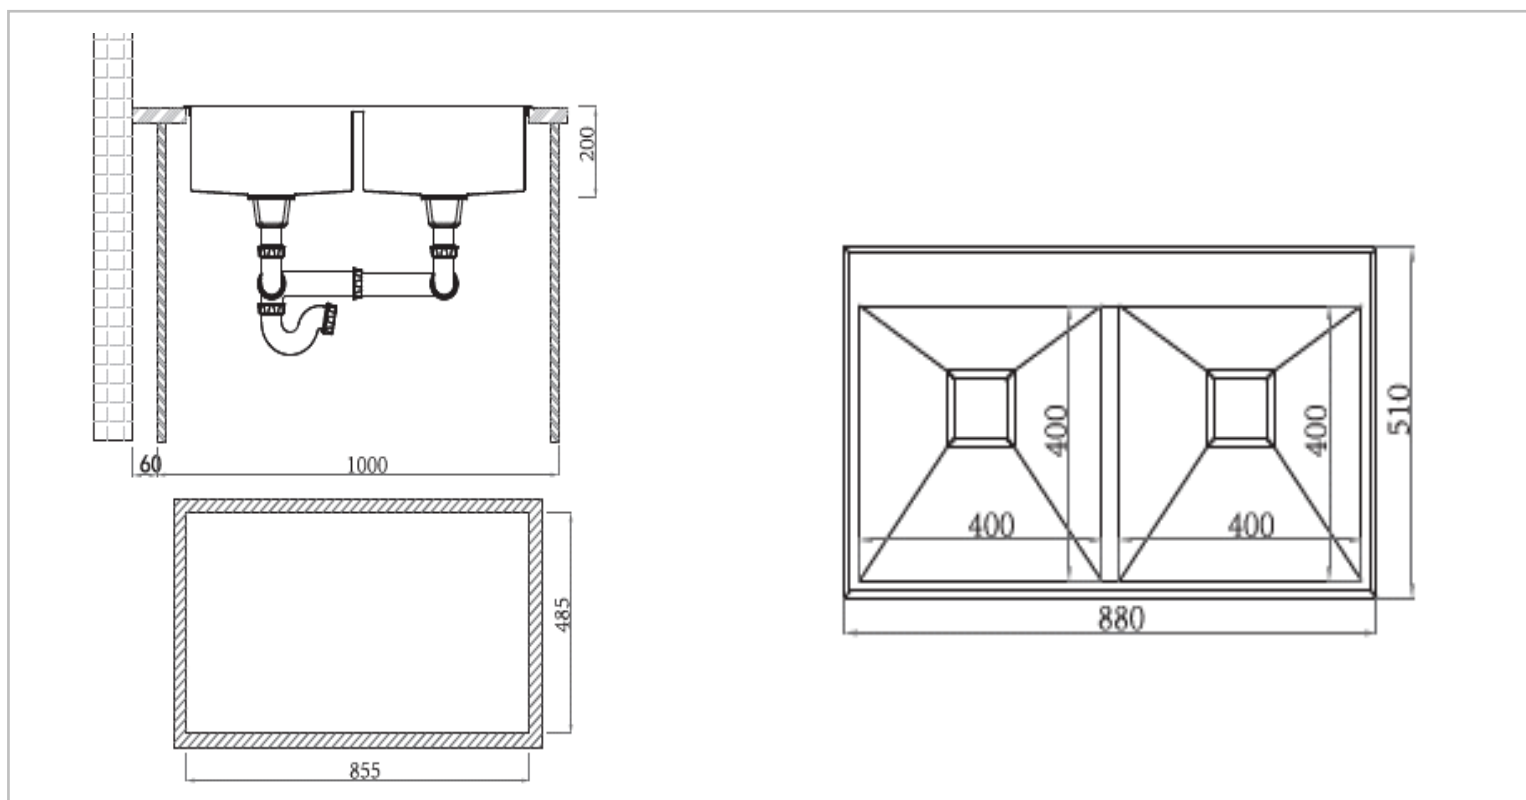

Flushing of pipe must be done before fittings are installed. Failure to do so voids the warranty.

Follow cleaning instructions and avoid using any harmful chemicals.

All information is for reference only. Installation shall always be based on the specs provided with actual delivered items.

For more info, visit www.sanitecph.com