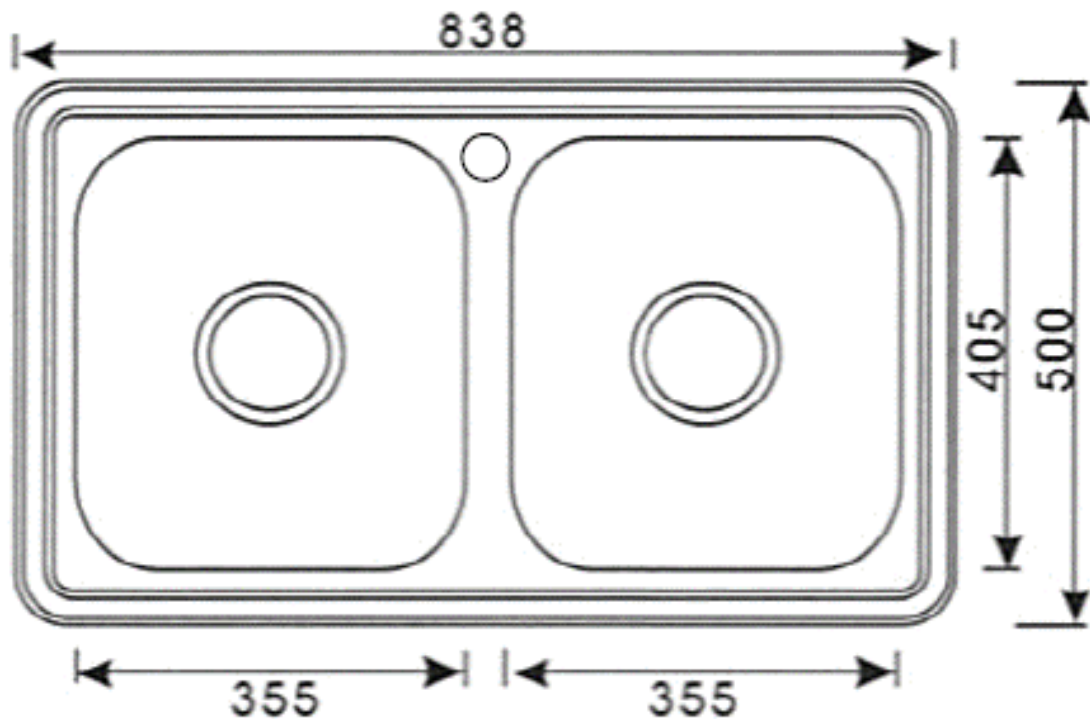

Brand : Primy, China
Name : INOX 2B Inlay sink
Item Code : DL0648C
Designer :
Color / Finish: 304 Stainless steel
Dimensions : (L x W): 500 x 838mm

Product info:

- Inlay kitchen sink
- 2 Bowls
- 1 Tap Hole

Add-ons:

- A1 Waste x 2
- PM bottle trap 2 bowl

Flushing of pipe must be done before fittings are installed. Failure to do so voids the warranty.

Follow cleaning instructions and avoid using any harmful chemicals.

All information is for reference only. Installation shall always be based on the specs provided with actual delivered items.

For more info, visit www.sanitecph.com