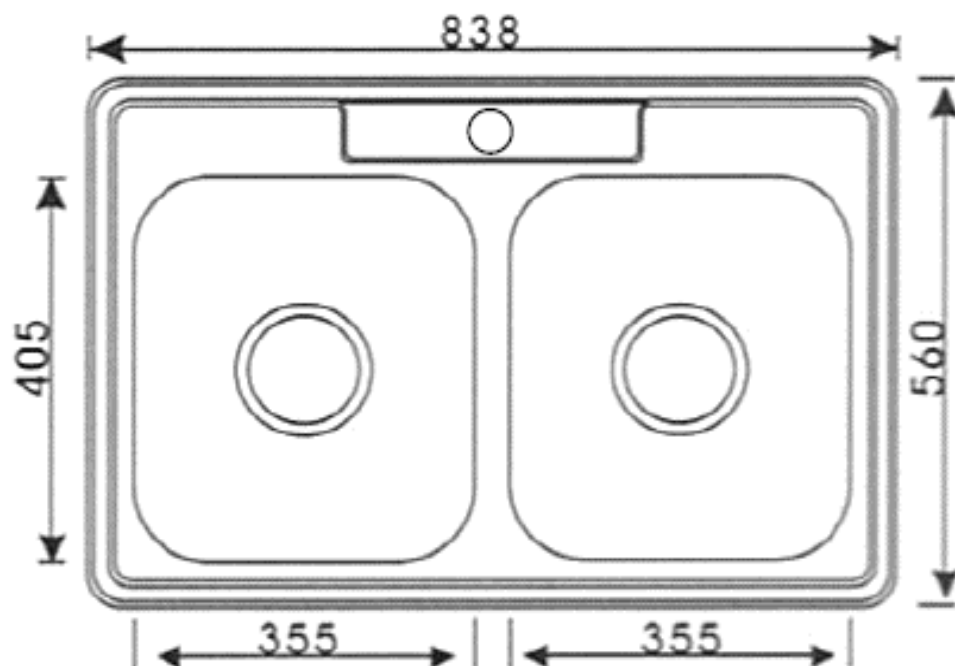

Brand : Primy, China
Name : INOX 2B Inlay sink
Item Code : DL0560C
Designer :
Color / Finish: Stainless steel
Dimensions : (L x W): 560 x 838 mm

Product info:

- Inlay kitchen sink
- 2- Bowl
- 1 Tap Hole with:
- DLA2A Waste x 2
- DLLPM2 bottle trap 2 bowls