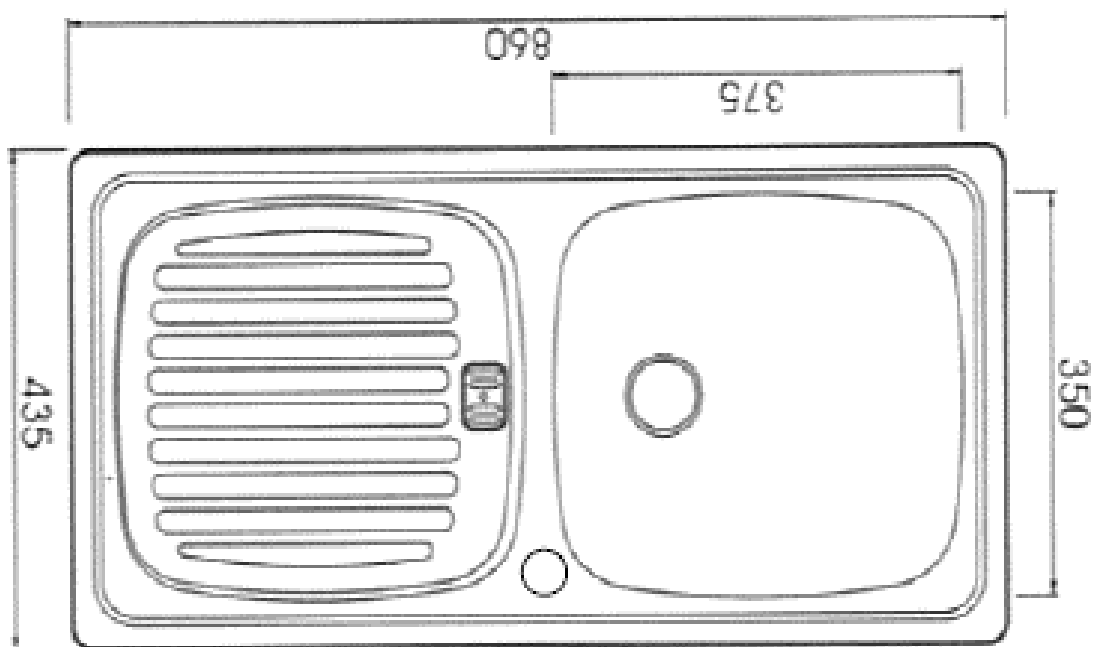

Brand : Primy, China
Name : INOX 1B.LD Inlay sink
Item Code : DL0326S-L

Designer :

Color / Finish: Stainless steel
Dimensions : 860 x 435 x 152 mm

Product info:

- Inlay kitchen sink
- With 1- Bowl and drainboard
- 1 Tap Hole with:
- DLA2A Waste
- DLPA bottle trap bowl