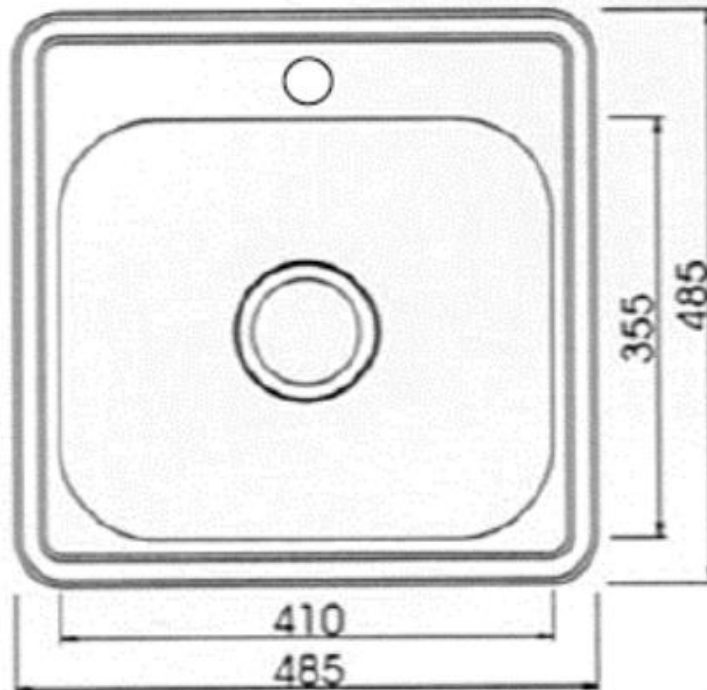

Brand : Primy, China
Name : INOX 1B Inlay sink with overflow
Item Code : DL0238C

Designer :

Color / Finish: Stainless steel
Dimensions : (L x W): 485 x 485 mm

Product info:

- Inlay kitchen sink
- 1- Bowl
- 1 Tap Hole with:
- DLA 1 Waste
- DLPA bottle trap bowl