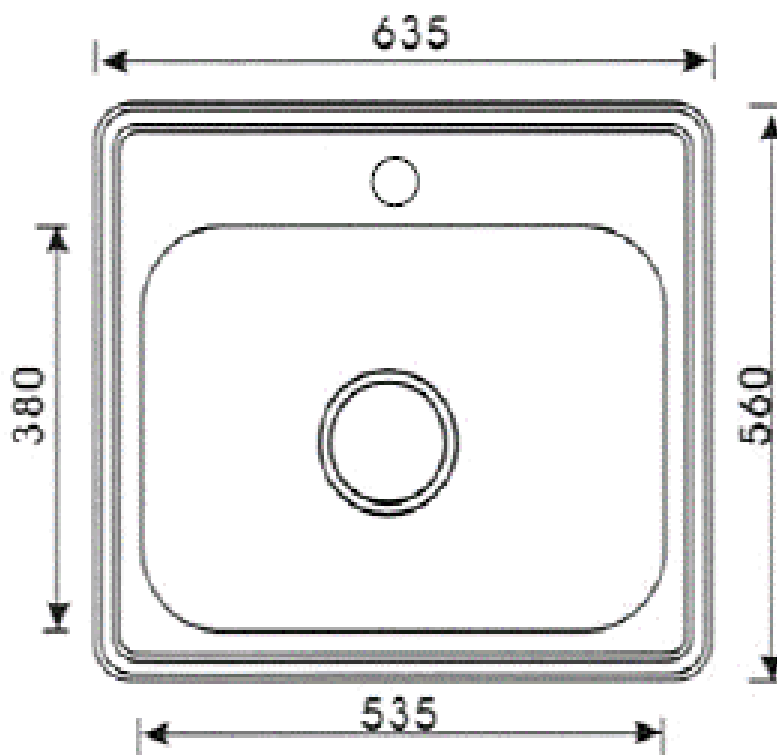

Brand : Primy, China  
Name : INOX 1B Inlay sink  
Item Code : DL0220C  
Designer :  
Color / Finish: 304 Stainless steel/Brushed Finish  
Dimensions : 560 x 635 mm

Product info:

- Inlay kitchen sink
- 1- Bowl
- 1 Tap Hole with:
- DLA 1 Waste
- DLPA bottle trap bowl