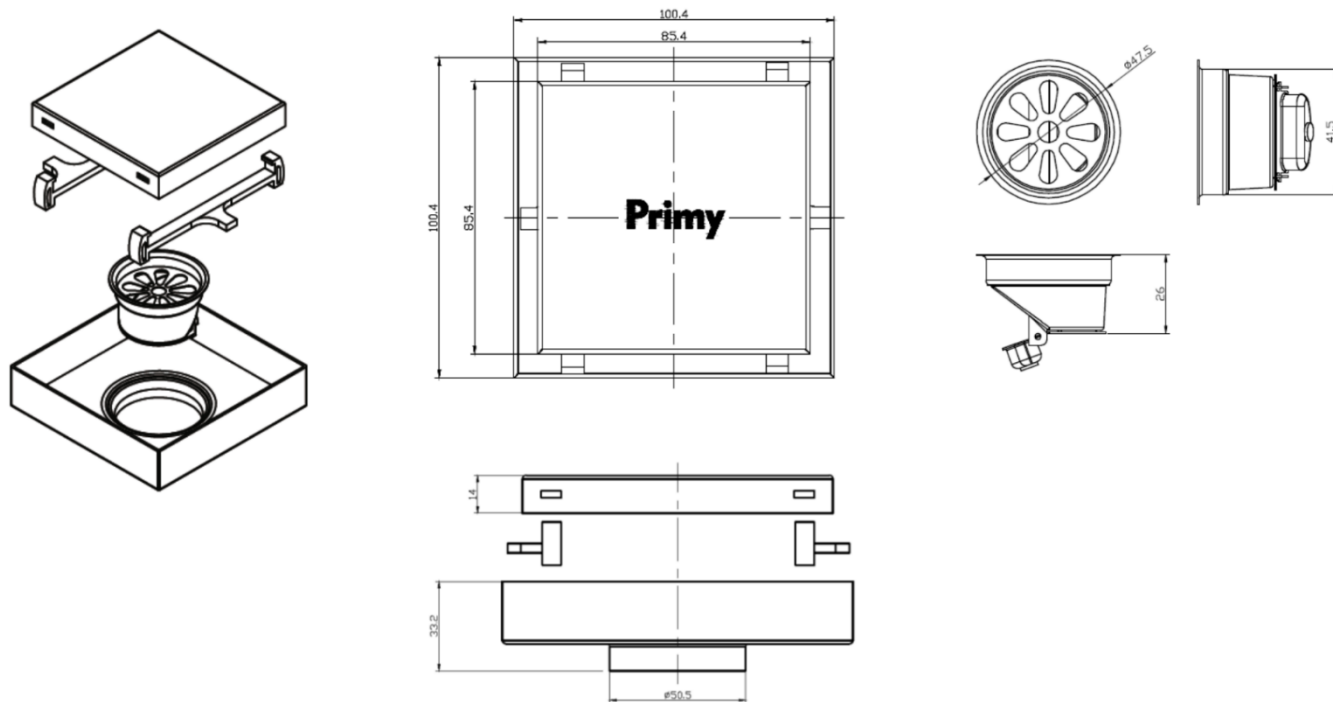

Brand : Primy, China
 Name : Floor Drain
 Item Code : D106.S
 Designer :
 Color / Finish: Brushless Stainless Steel
 Dimensions : 100.4 x 100.4 x 33.2mm

Product info:

- Primy reversible floor drain with tile insert
- With removable strainer
- Size: 100 x 100mm
- Thickness: 1.2mm
- Grade 304, 18/8 stainless steel