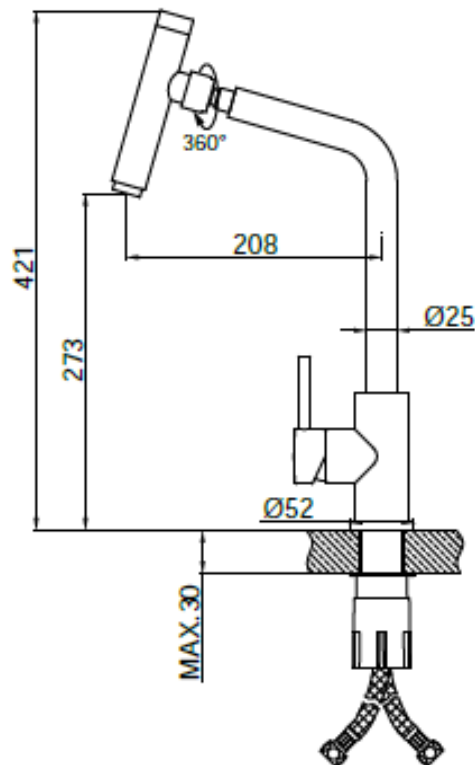

Brand : Primy, China
Name : Single-lever sink mixer with swivel spout
Item Code : 70118A
Designer :
Color / Finish: Stainless Steel
Dimensions : 421mm height
208mm spout projection

Product info:

- Single-lever sink mixer with swivel spout

Add-ons:

- 2x angle valve ½"x½" (No nuts)

Flushing of pipe must be done before fittings are installed. Failure to do so voids the warranty.

Follow cleaning instructions and avoid using any harmful chemicals.