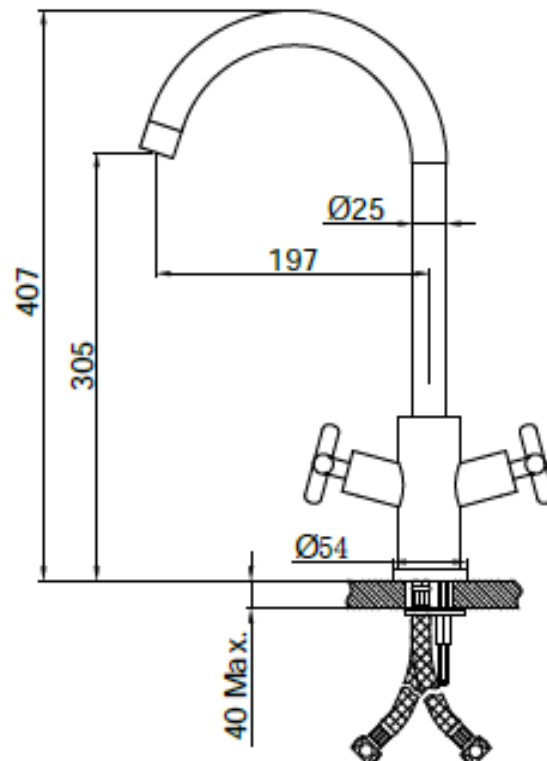

Brand : Primy, China  
Name : 2 Handled sink mixer with swivel spout  
Item Code : 70102  
Designer :  
Color / Finish: 304 Stainless steel  
Dimensions : 407mm height  
197mm spout projection

Product info:

- 2 Handled sink mixer with C-swivel spout
- 2x angle valve ½"x½" (No nuts)

Flushing of pipe must be done before fittings are installed. Failure to do so voids the warranty.

Follow cleaning instructions and avoid using any harmful chemicals.