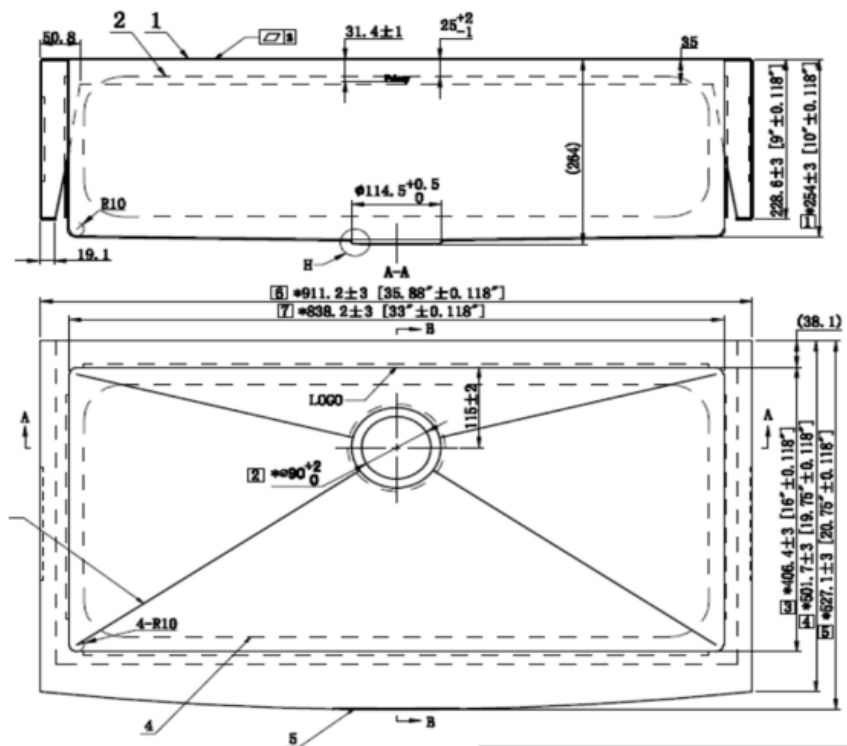

Brand : Primy, China
 Name : FARMHOUSE 1B with bottom grid
 Item Code : 4176F-BG

Designer :

Color / Finish: Brushed Finish
 Dimensions : Size: 36 x 21 x 10 in
 (911 x 528 x 264mm)

Product info:

- Double bowl
- 1.5 mm thickness
- With Bottom grids
- C6D basket strainers

Add-ons:

- PA Single bottle trap

Flushing of pipe must be done before fittings are installed. Failure to do so voids the warranty.

Follow cleaning instructions and avoid using any harmful chemicals.

All information is for reference only. Installation shall always be based on the specs provided with actual delivered items.