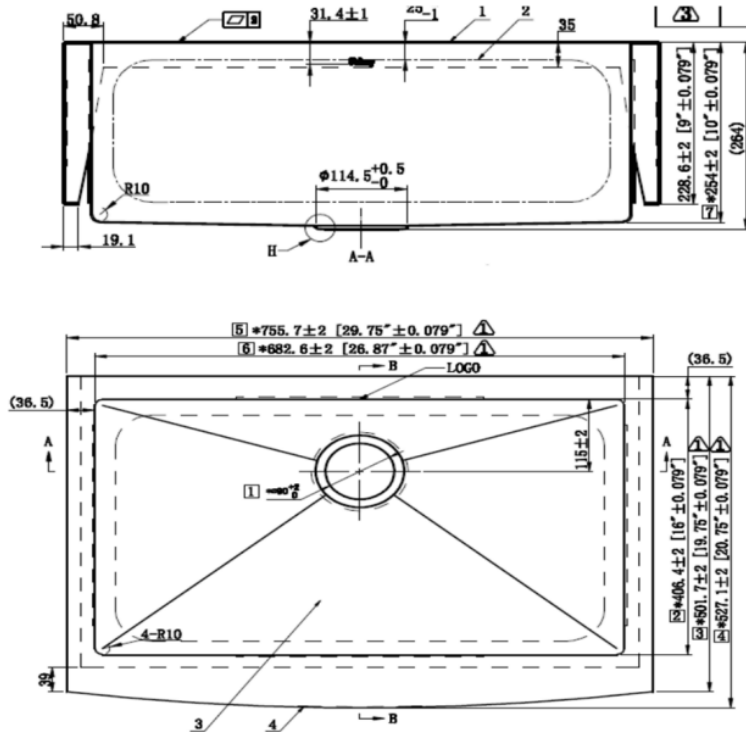

Brand : Primy, China
 Name : FARMHOUSE 1B with bottom grid
 Item Code : 4171F-BG

Designer :

Color / Finish: Brushed Finish
 Dimensions : Size: 30" x 21" x 10"
 (755 x 528 x 264 mm)

Product info:

- Single bowl
- 1.5 mm thickness
- With bottom grid
- C6D basket strainer

Add-ons:

- PM2 Double bottle trap

Flushing of pipe must be done before fittings are installed. Failure to do so voids the warranty.

Follow cleaning instructions and avoid using any harmful chemicals.

All information is for reference only. Installation shall always be based on the specs provided with actual delivered items.