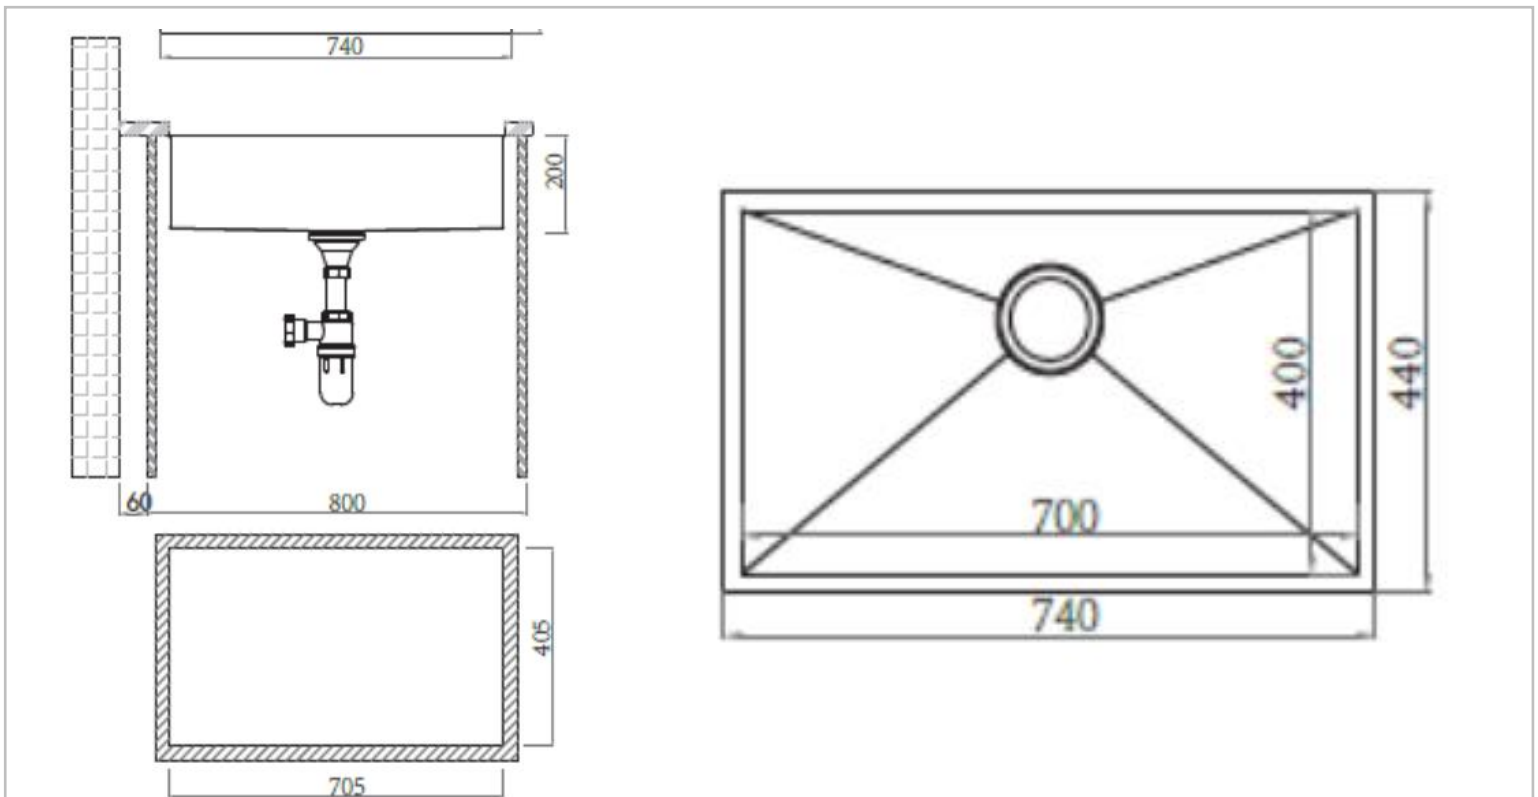

Brand : Primy, China
 Name : KRUPP 1B Undermount sink
 Item Code : 4093F

Designer :

Color / Finish: Brushed Finish
 Dimensions : Size: 740 x 440 x 200 mm
 Bowl Size : 700 x 400 mm

Product info:

- Undermount sink
- With Overflow
- A5A Waste basket strainer 3½"

Add-ons:

- PA Single sink bottle trap 1½"

Flushing of pipe must be done before fittings are installed. Failure to do so voids the warranty.

Follow cleaning instructions and avoid using any harmful chemicals.