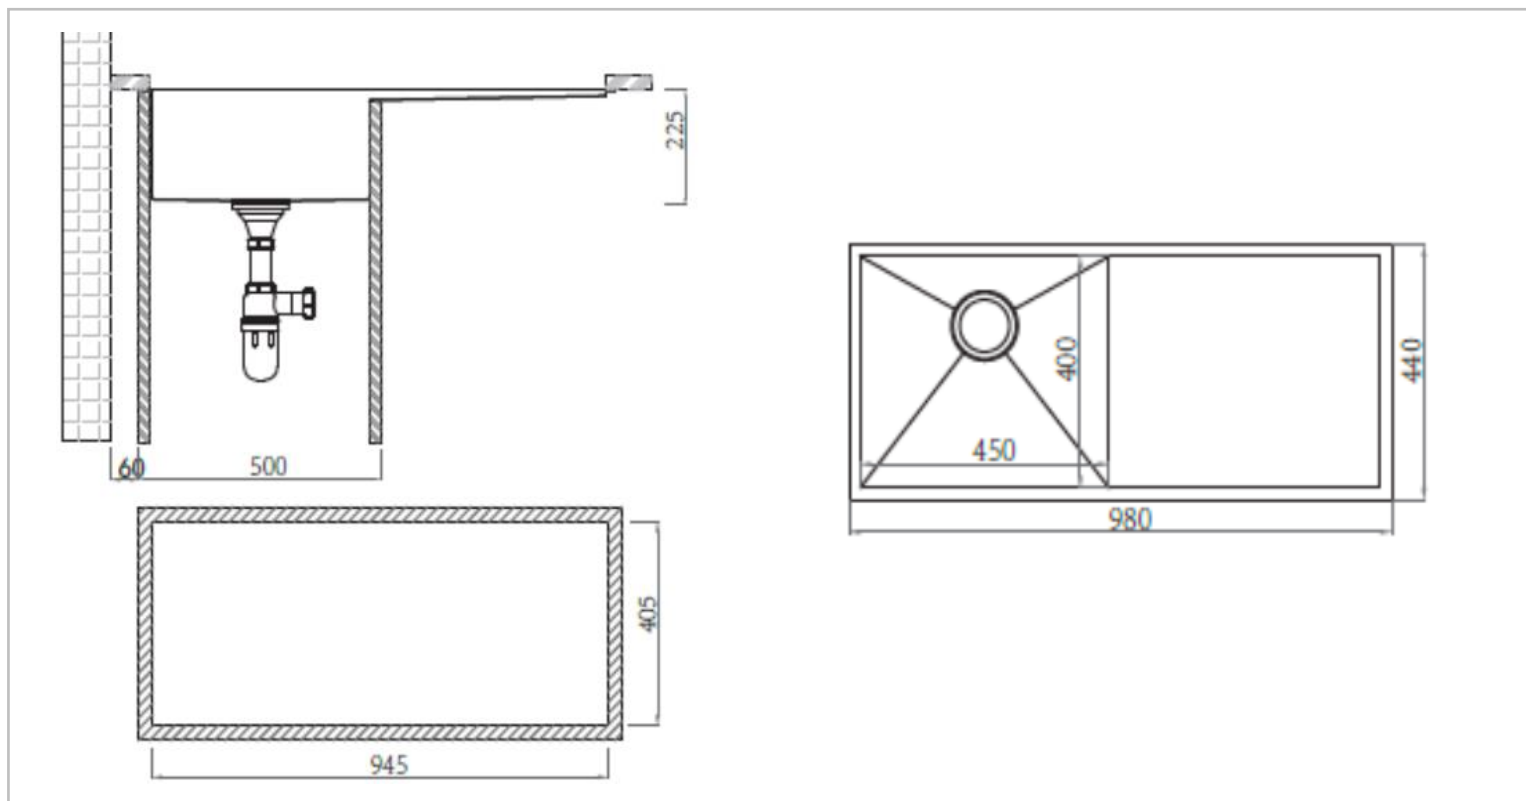

Flushing of pipe must be done before fittings are installed. Failure to do so voids the warranty.

Follow cleaning instructions and avoid using any harmful chemicals.

All information is for reference only. Installation shall always be based on the specs provided with actual delivered items.

For more info, visit www.sanitecph.com